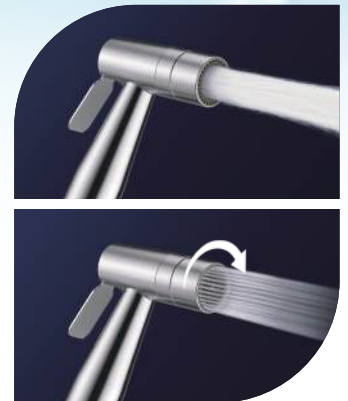

WM75122
AS3718: 2021

WATER RATING
www.waterrating.gov.au

5.0 litres per minute

In accordance with AS/NZS 6400
Licence No. 2133
Amaza

HAND SPRAY SET

- * Watermark certified and WELS registered
- * Dual spray function
- * Dual check valve
- * Anti-burst hose
- * #304 stainless steel made, including the hand piece
- * Available in 6 different colours

- * Watermark certified
- * #304 stainless steel made
- * Contra rotating 1/4 turn ceramic disc spindle
- * Loose nut at inlet end
- * Pin lever metal handle
- * Available in 6 different colours

TH406SS