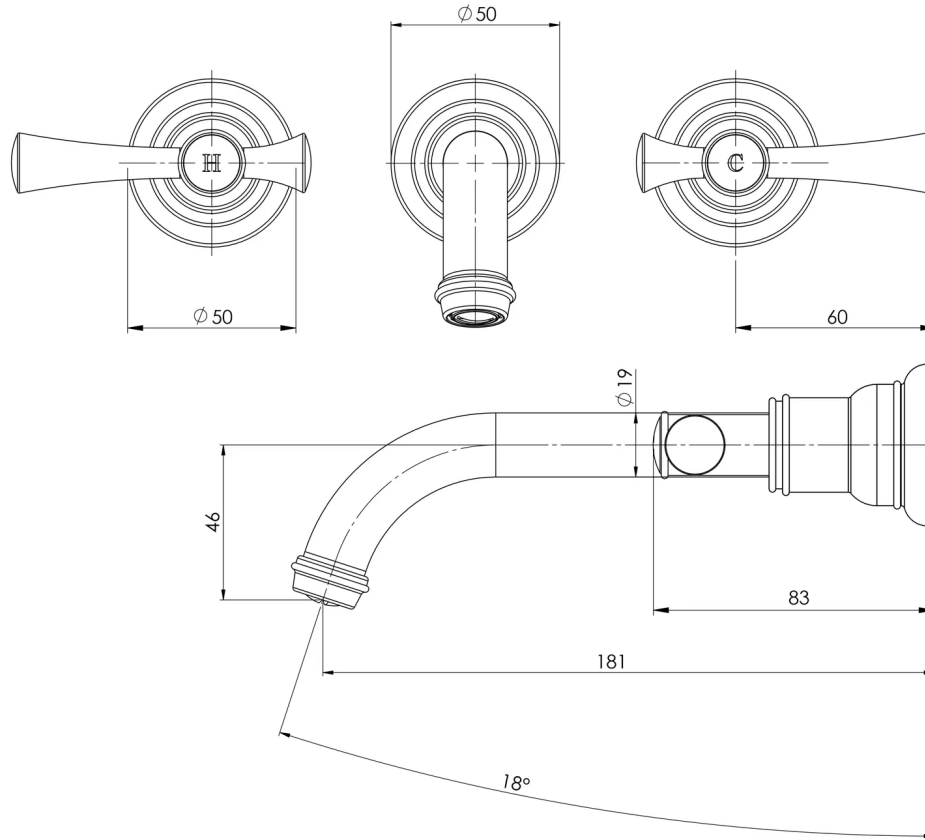

CROMFORD

CROMFORD WALL BASIN / BATH TAP SET - LEAD FREE

SPECIFICATIONS

AVAILABLE IN

134-1126-00-1
Chrome

134-1126-40-1
Brushed Nickel

134-1126-10-1
Matte Black

134-1126-12-1
Brushed Gold

Product complies with the lead free Australian Building Codes Board regulations in 2026

Please visit <https://www.phoenixtapware.com.au/warranty> to view the full warranty

While we aim to ensure the specifications shown are correct at time of printing, Phoenix Tapware reserves the right to make modifications without prior notice. Always use the physical product measurements for mark-ups and roughing-in as the line drawing shown may differ from the actual product over time. All measurements are shown in millimetres. Colours may vary from image shown.