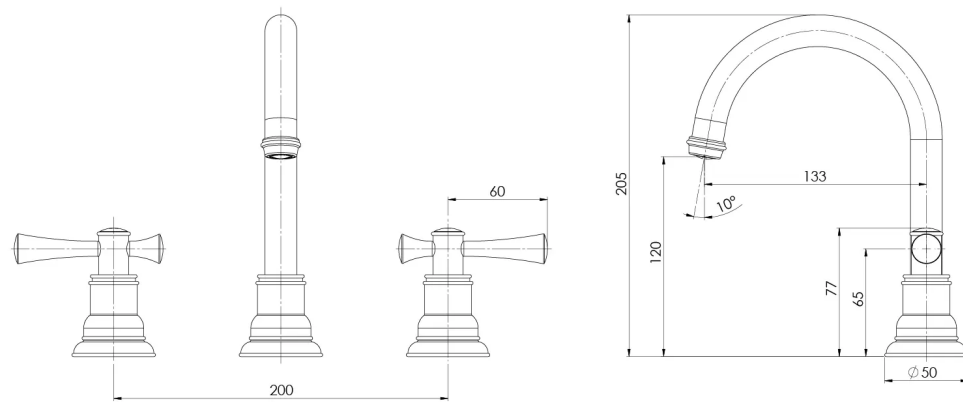

CROMFORD

CROMFORD BASIN SET - LEAD FREE

SPECIFICATIONS

AVAILABLE IN

134-1030-00-1
Chrome

134-1030-40-1
Brushed Nickel

134-1030-10-1
Matte Black

134-1030-12-1
Brushed Gold

Product complies with the lead free Australian Building Codes Board regulations in 2026

Please visit <https://www.phoenixtapware.com.au/warranty> to view the full warranty

While we aim to ensure the specifications shown are correct at time of printing, Phoenix Tapware reserves the right to make modifications without prior notice. Always use the physical product measurements for mark-ups and roughing-in as the line drawing shown may differ from the actual product over time. All measurements are shown in millimetres. Colours may vary from image shown.