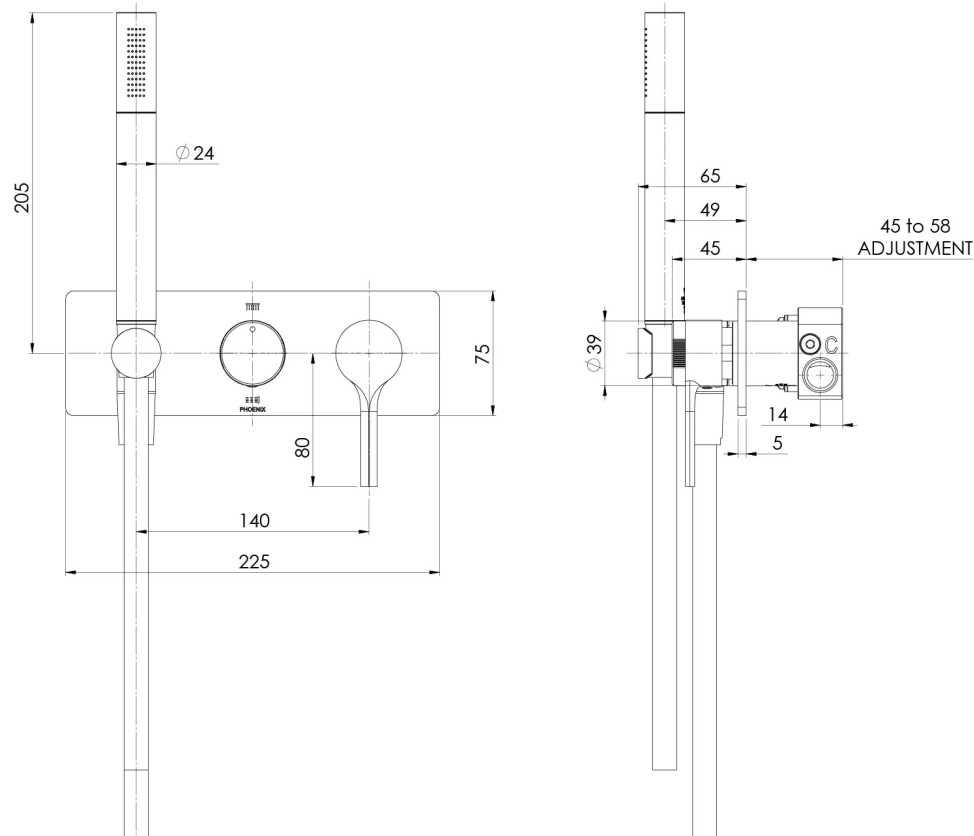

VIVID SLIMLINE OVAL

VIVID SLIMLINE OVAL WALL SHOWER SYSTEM

SPECIFICATIONS

AVAILABLE IN

VV7490-00
Chrome

VV7490-40
Brushed Nickel

VV7490-10
Matte Black

VV7490-12
Brushed Gold

Please visit <https://www.phoenixtapware.com.au/warranty> to view the full warranty

AS2485.1 Compliant Dual Check Valves

While we aim to ensure the specifications shown are correct at time of printing, Phoenix Tapware reserves the right to make modifications without prior notice. Always use the physical product measurements for mark-ups and roughing-in as the line drawing shown may differ from the actual product over time. All measurements are shown in millimetres. Colours may vary from image shown.