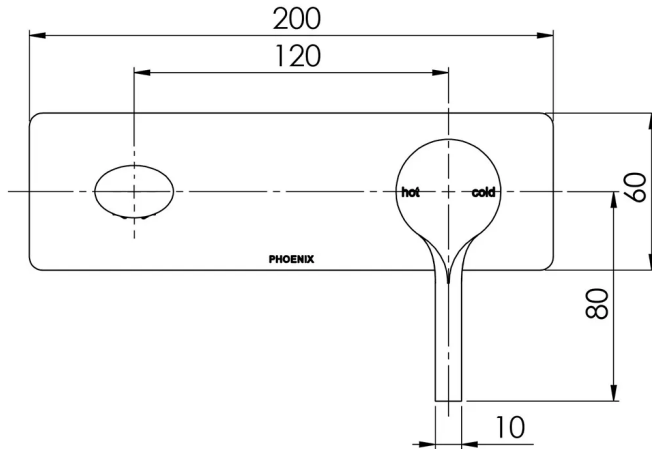

SWITCHMIX

VIVID SLIMLINE OVAL SWITCHMIX WALL BASIN / BATH MIXER SET 175MM (COMPLETE KIT)

SPECIFICATIONS

AVAILABLE IN

VV2810-40
Brushed Nickel

INFORMATION

Temperature Rating
1 - 75°C

Pressure Rating
150 - 500kPa

Please visit <https://www.phoenixtapware.com.au/warranty> to view the full warranty

While we aim to ensure the specifications shown are correct at time of printing, Phoenix Tapware reserves the right to make modifications without prior notice. Always use the physical product measurements for mark-ups and roughing-in as the line drawing shown may differ from the actual product over time. All measurements are shown in millimetres. Colours may vary from image shown.