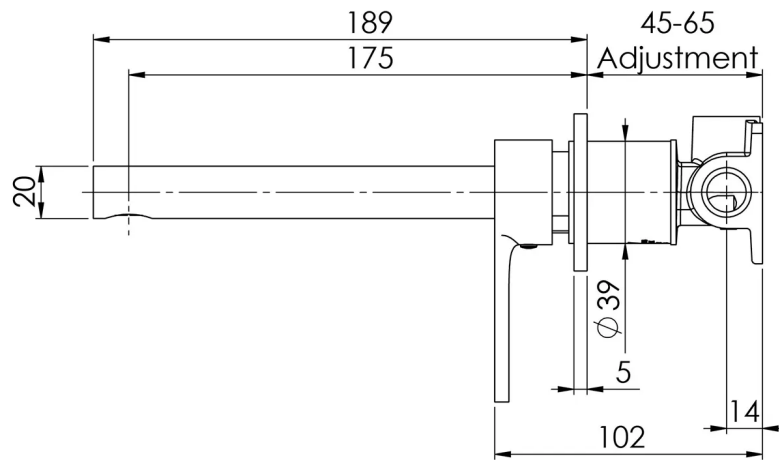

SWITCHMIX

VIVID SLIMLINE OVAL SWITCHMIX WALL BASIN / BATH MIXER SET 175MM (COMPLETE KIT)

SPECIFICATIONS

AVAILABLE IN

VV2810-40
Brushed Nickel

INFORMATION

Temperature Rating
1 - 75°C

Pressure Rating
150 - 500kPa

Please visit <https://www.phoenixtapware.com.au/warranty> to view the full warranty

While we aim to ensure the specifications shown are correct at time of printing, Phoenix Tapware reserves the right to make modifications without prior notice. Always use the physical product measurements for mark-ups and roughing-in as the line drawing shown may differ from the actual product over time. All measurements are shown in millimetres. Colours may vary from image shown.