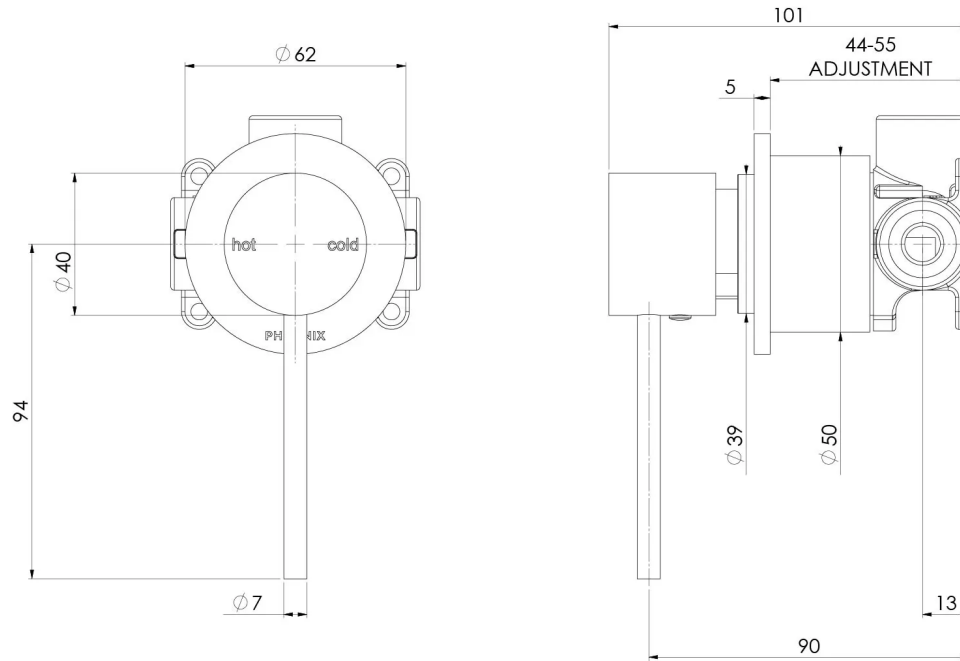

SWITCHMIX

VIVID SLIMLINE SWITCHMIX SHOWER / WALL MIXER 60MM BACKPLATE (COMPLETE KIT)

SPECIFICATIONS

AVAILABLE IN

VS2801-00
Chrome

VS2801-40
Brushed Nickel

VS2801-31
Brushed Carbon

VS2801-10
Matte Black

Please visit <https://www.phoenixtapware.com.au/warranty> to view the full warranty

While we aim to ensure the specifications shown are correct at time of printing, Phoenix Tapware reserves the right to make modifications without prior notice. Always use the physical product measurements for mark-ups and roughing-in as the line drawing shown may differ from the actual product over time. All measurements are shown in millimetres. Colours may vary from image shown.