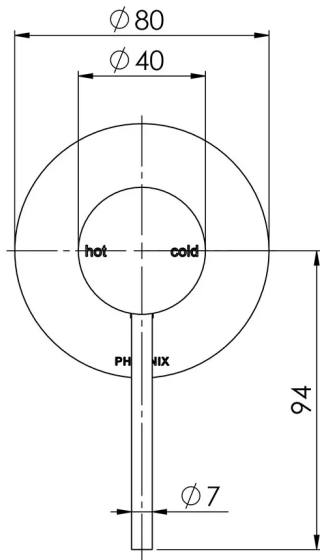

SWITCHMIX

VIVID SLIMLINE SWITCHMIX WALL / SHOWER MIXER (COMPLETE KIT)

SPECIFICATIONS

AVAILABLE IN

VS2800-00
Chrome

VS2800-40
Brushed Nickel

VS2800-31
Brushed Carbon

VS2800-10
Matte Black

Please visit <https://www.phoenixtapware.com.au/warranty> to view the full warranty

While we aim to ensure the specifications shown are correct at time of printing, Phoenix Tapware reserves the right to make modifications without prior notice. Always use the physical product measurements for mark-ups and roughing-in as the line drawing shown may differ from the actual product over time. All measurements are shown in millimetres. Colours may vary from image shown.