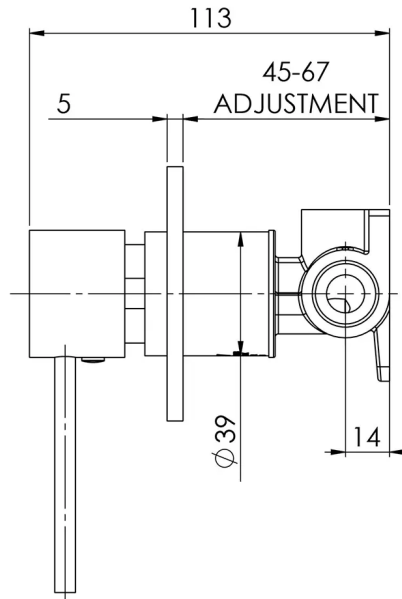

SWITCHMIX

VIVID SLIMLINE SWITCHMIX WALL / SHOWER MIXER (COMPLETE KIT)

SPECIFICATIONS

AVAILABLE IN

VS2800-00
Chrome

VS2800-40
Brushed Nickel

VS2800-31
Brushed Carbon

VS2800-10
Matte Black

Please visit <https://www.phoenixtapware.com.au/warranty> to view the full warranty

While we aim to ensure the specifications shown are correct at time of printing, Phoenix Tapware reserves the right to make modifications without prior notice. Always use the physical product measurements for mark-ups and roughing-in as the line drawing shown may differ from the actual product over time. All measurements are shown in millimetres. Colours may vary from image shown.