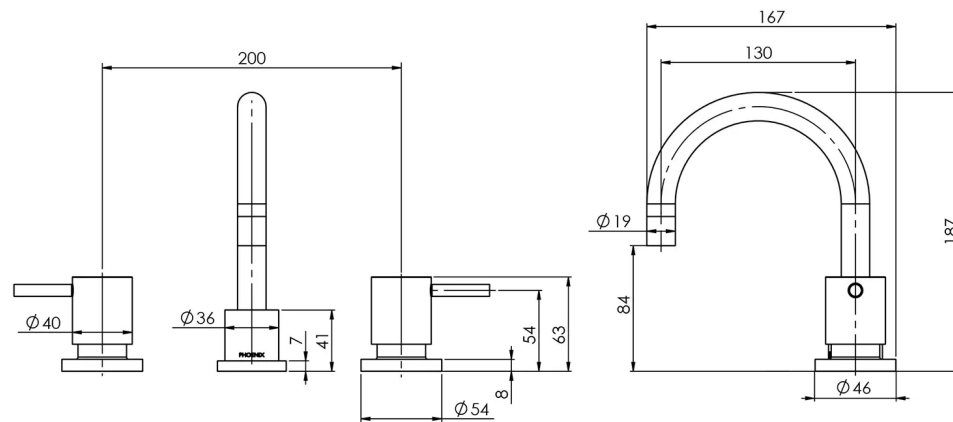

VIVID PIN LEVER

VIVID PIN LEVER BASIN SET SWIVEL GOOSENECK OUTLET - LEAD FREE

SPECIFICATIONS

AVAILABLE IN

VP101-00-1
Chrome

INFORMATION

Temperature Rating
1 - 75°C

Pressure Rating
150 - 500kPa

Product complies with the lead free Australian Building Codes Board regulations in 2026

Please visit <https://www.phoenixtapware.com.au/warranty> to view the full warranty

While we aim to ensure the specifications shown are correct at time of printing, Phoenix Tapware reserves the right to make modifications without prior notice. Always use the physical product measurements for mark-ups and roughing-in as the line drawing shown may differ from the actual product over time. All measurements are shown in millimetres. Colours may vary from image shown.