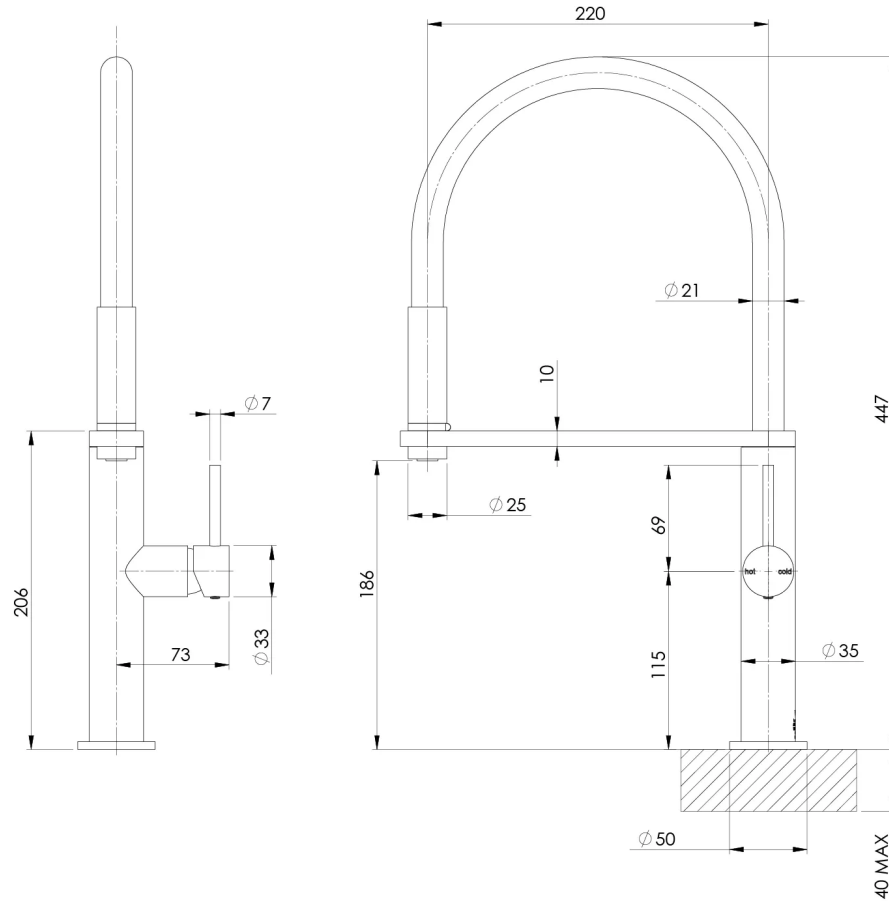

## SPECIFICATIONS

Product complies with the lead free Australian Building Codes Board regulations in 2026

Please visit <https://www.phoenixtapware.com.au/warranty> to view the full warranty

While we aim to ensure the specifications shown are correct at time of printing, Phoenix Tapware reserves the right to make modifications without prior notice. Always use the physical product measurements for mark-ups and roughing-in as the line drawing shown may differ from the actual product over time. All measurements are shown in millimetres. Colours may vary from image shown.