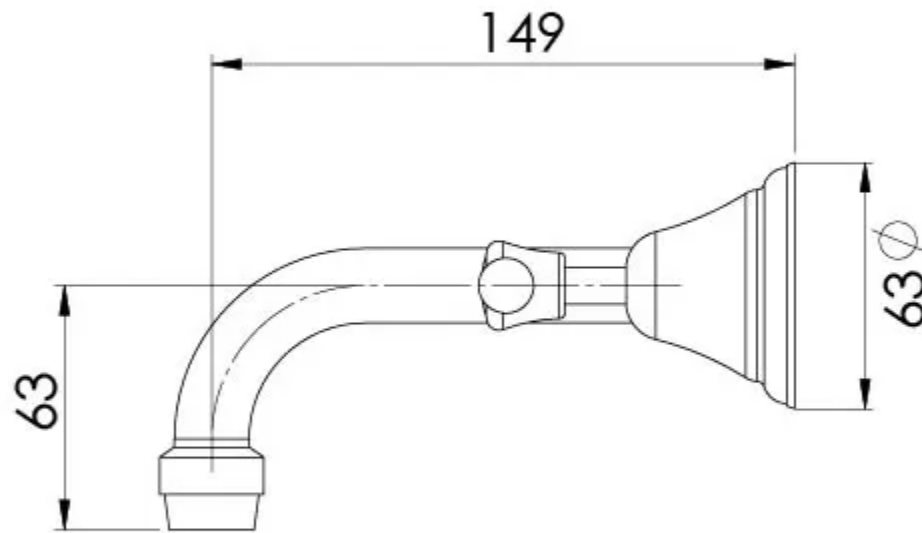

RHAPSODY

RHAPSODY LEVER BATH SET - LEAD FREE

SPECIFICATIONS

AVAILABLE IN

RL200-00-1
Chrome

INFORMATION

Temperature Rating
1 - 75°C

Pressure Rating
150 - 500kPa

Product complies with the lead free Australian Building Codes Board regulations in 2026

Please visit <https://www.phoenixtapware.com.au/warranty> to view the full warranty

While we aim to ensure the specifications shown are correct at time of printing, Phoenix Tapware reserves the right to make modifications without prior notice. Always use the physical product measurements for mark-ups and roughing-in as the line drawing shown may differ from the actual product over time. All measurements are shown in millimetres. Colours may vary from image shown.