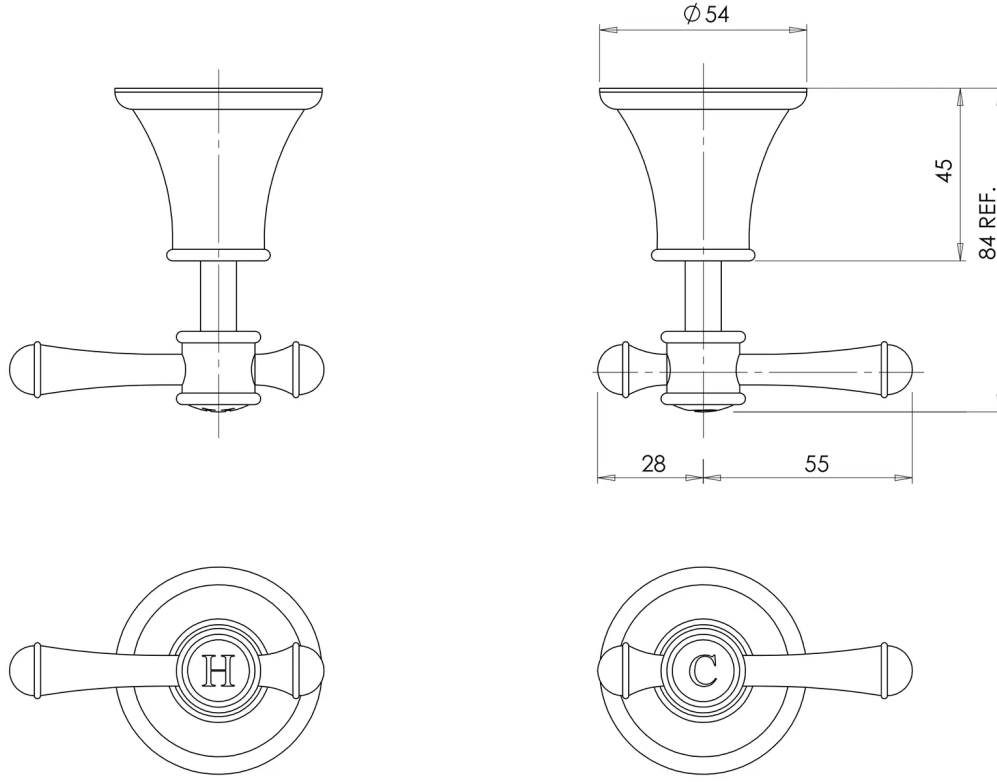

NOSTALGIA

NOSTALGIA LEVER WALL TOP ASSEMBLIES - LEAD FREE

SPECIFICATIONS

AVAILABLE IN

NS060L-40-1
Brushed Nickel

INFORMATION

Temperature Rating
1 - 75°C

Pressure Rating
150 - 500kPa

Product complies with the lead free Australian Building Codes Board regulations in 2026

Please visit <https://www.phoenixtapware.com.au/warranty> to view the full warranty

While we aim to ensure the specifications shown are correct at time of printing, Phoenix Tapware reserves the right to make modifications without prior notice. Always use the physical product measurements for mark-ups and roughing-in as the line drawing shown may differ from the actual product over time. All measurements are shown in millimetres. Colours may vary from image shown.