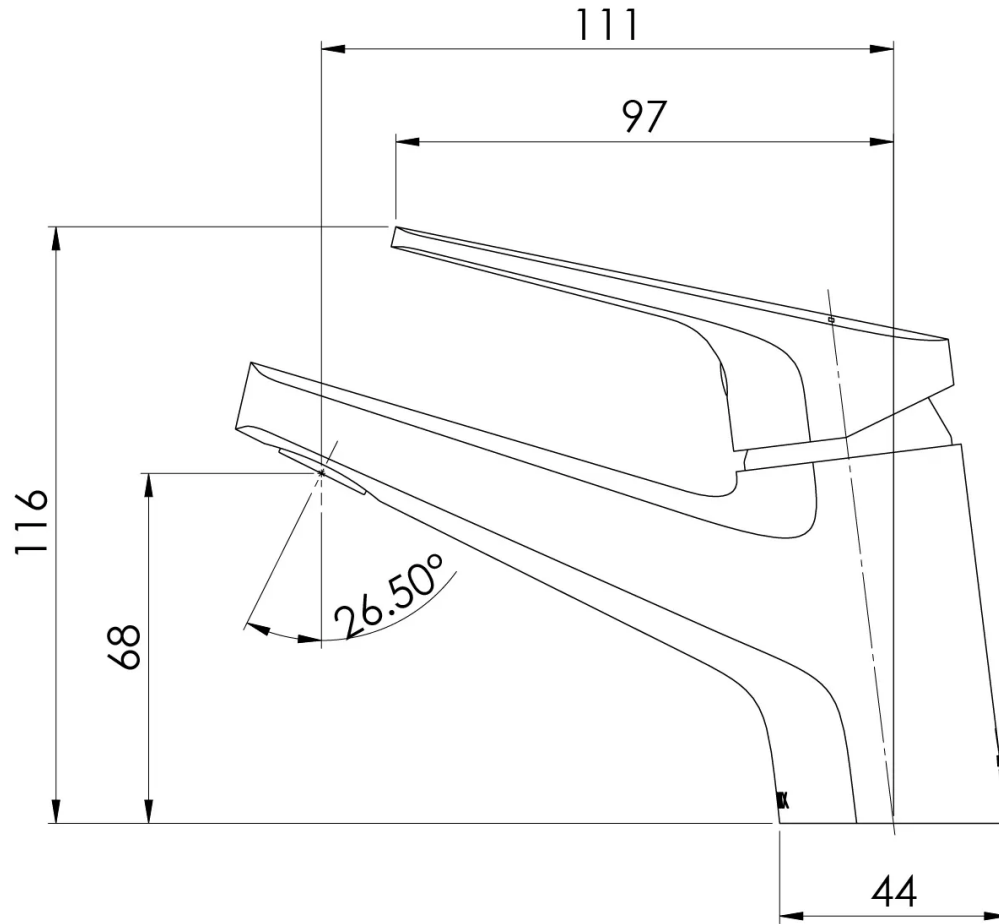

IVY MKII

IVY MKII FIXED BASIN MIXER - LEAD FREE

SPECIFICATIONS

AVAILABLE IN

154-7700-00-1
Chrome

INFORMATION

Temperature Rating
1 - 75°C

Pressure Rating
150 - 500kPa

Product complies with the lead free Australian Building Codes Board regulations in 2026

Please visit <https://www.phoenixtapware.com.au/warranty> to view the full warranty

While we aim to ensure the specifications shown are correct at time of printing, Phoenix Tapware reserves the right to make modifications without prior notice. Always use the physical product measurements for mark-ups and roughing-in as the line drawing shown may differ from the actual product over time. All measurements are shown in millimetres. Colours may vary from image shown.