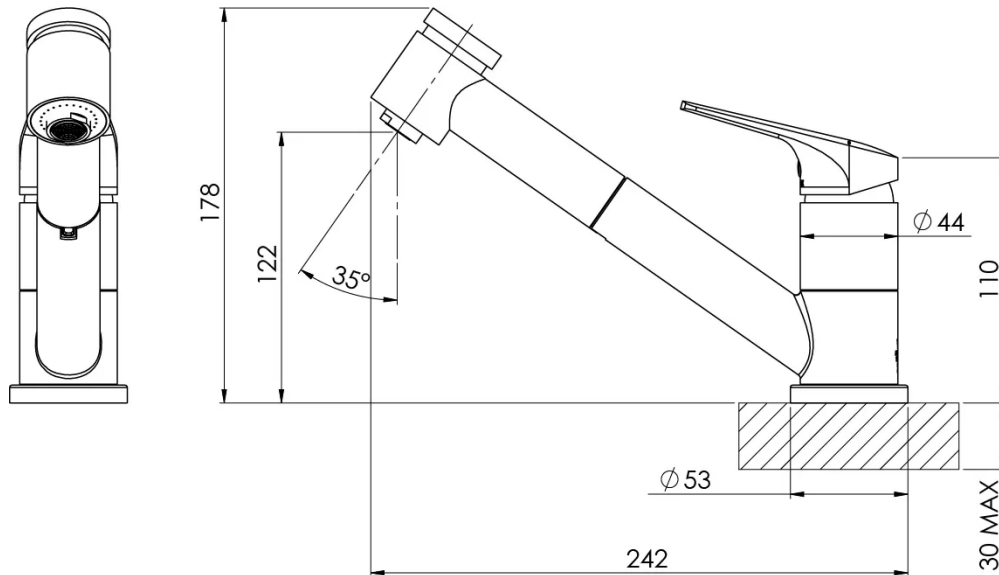

IVY MKII

IVY MKII PULL OUT SINK MIXER - 6 STAR - LEAD FREE

SPECIFICATIONS

AVAILABLE IN

154-7101-00-1
Chrome

INFORMATION

Temperature Rating
1 - 75°C

Pressure Rating
150 - 500kPa

Product complies with the lead free Australian Building Codes Board regulations in 2026

Please visit <https://www.phoenixtapware.com.au/warranty> to view the full warranty

While we aim to ensure the specifications shown are correct at time of printing, Phoenix Tapware reserves the right to make modifications without prior notice. Always use the physical product measurements for mark-ups and roughing-in as the line drawing shown may differ from the actual product over time. All measurements are shown in millimetres. Colours may vary from image shown.