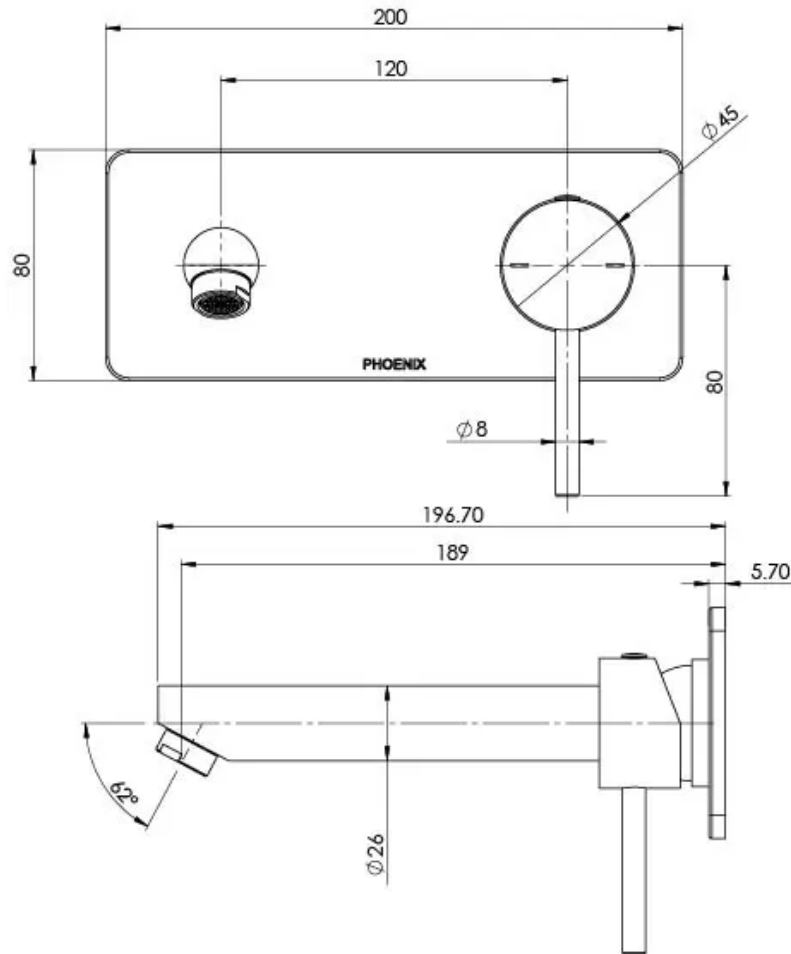

PINA

PINA WALL BASIN / BATH MIXER SET 180MM TRIM KIT ONLY - 6 STAR - LEAD FREE

SPECIFICATIONS

AVAILABLE IN

153-7815-00-1
Chrome

153-7815-40-1
Brushed Nickel

153-7815-10-1
Matte Black

INFORMATION

Product complies with the lead free Australian Building Codes Board regulations in 2026

Please visit <https://www.phoenixtapware.com.au/warranty> to view the full warranty

While we aim to ensure the specifications shown are correct at time of printing, Phoenix Tapware reserves the right to make modifications without prior notice. Always use the physical product measurements for mark-ups and roughing-in as the line drawing shown may differ from the actual product over time. All measurements are shown in millimetres. Colours may vary from image shown.