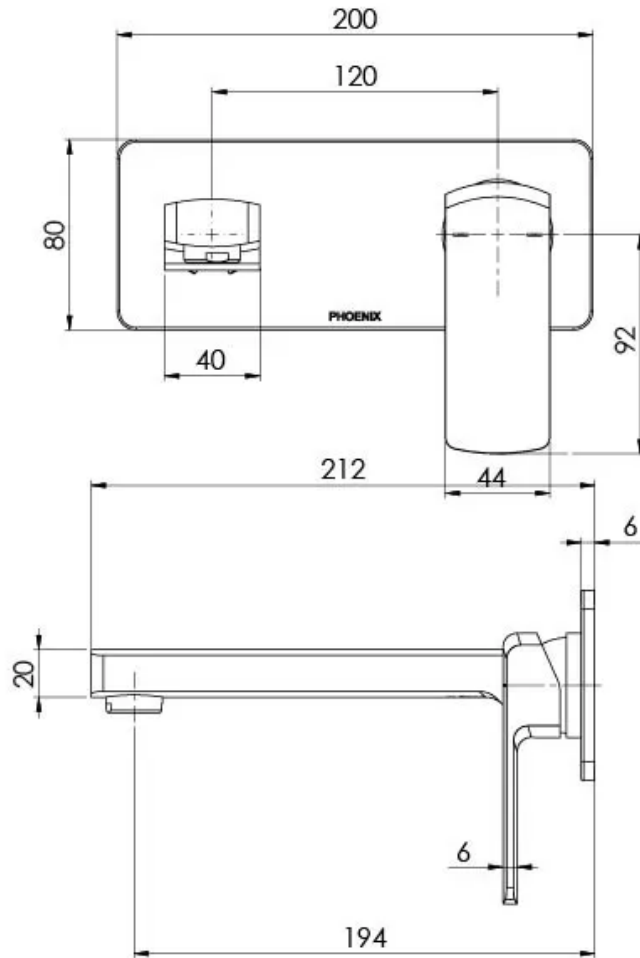

TEVA

TEVA WALL BASIN / BATH MIXER SET 200MM TRIM KIT ONLY - 6 STAR - LEAD FREE

SPECIFICATIONS

AVAILABLE IN

152-7815-00-1
Chrome

152-7815-40-1
Brushed Nickel

152-7815-10-1
Matte Black

INFORMATION

Product complies with the lead free Australian Building Codes Board regulations in 2026

Please visit <https://www.phoenixtapware.com.au/warranty> to view the full warranty

While we aim to ensure the specifications shown are correct at time of printing, Phoenix Tapware reserves the right to make modifications without prior notice. Always use the physical product measurements for mark-ups and roughing-in as the line drawing shown may differ from the actual product over time. All measurements are shown in millimetres. Colours may vary from image shown.