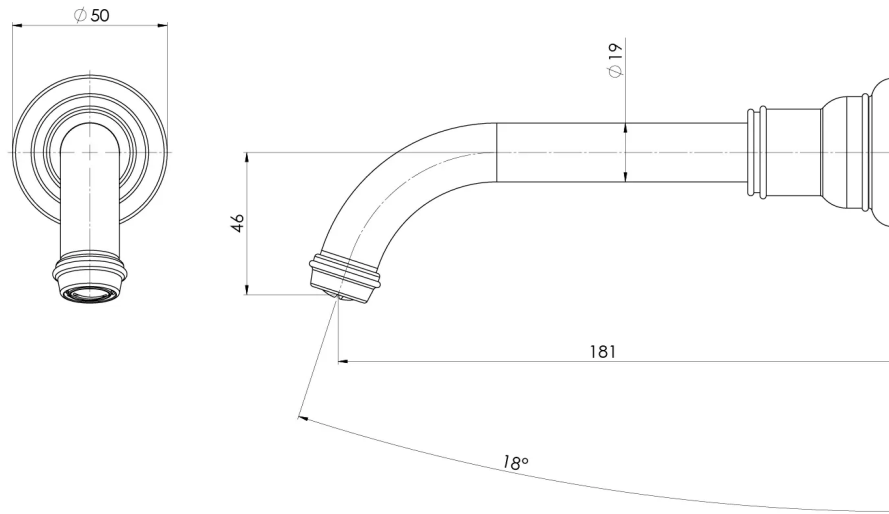

CROMFORD

CROMFORD WALL BASIN / BATH OUTLET - LEAD FREE

SPECIFICATIONS

AVAILABLE IN

134-7610-00-1
Chrome

134-7610-40-1
Brushed Nickel

134-7610-10-1
Matte Black

134-7610-12-1
Brushed Gold

Product complies with the lead free Australian Building Codes Board regulations in 2026

Please visit <https://www.phoenixtapware.com.au/warranty> to view the full warranty

While we aim to ensure the specifications shown are correct at time of printing, Phoenix Tapware reserves the right to make modifications without prior notice. Always use the physical product measurements for mark-ups and roughing-in as the line drawing shown may differ from the actual product over time. All measurements are shown in millimetres. Colours may vary from image shown.