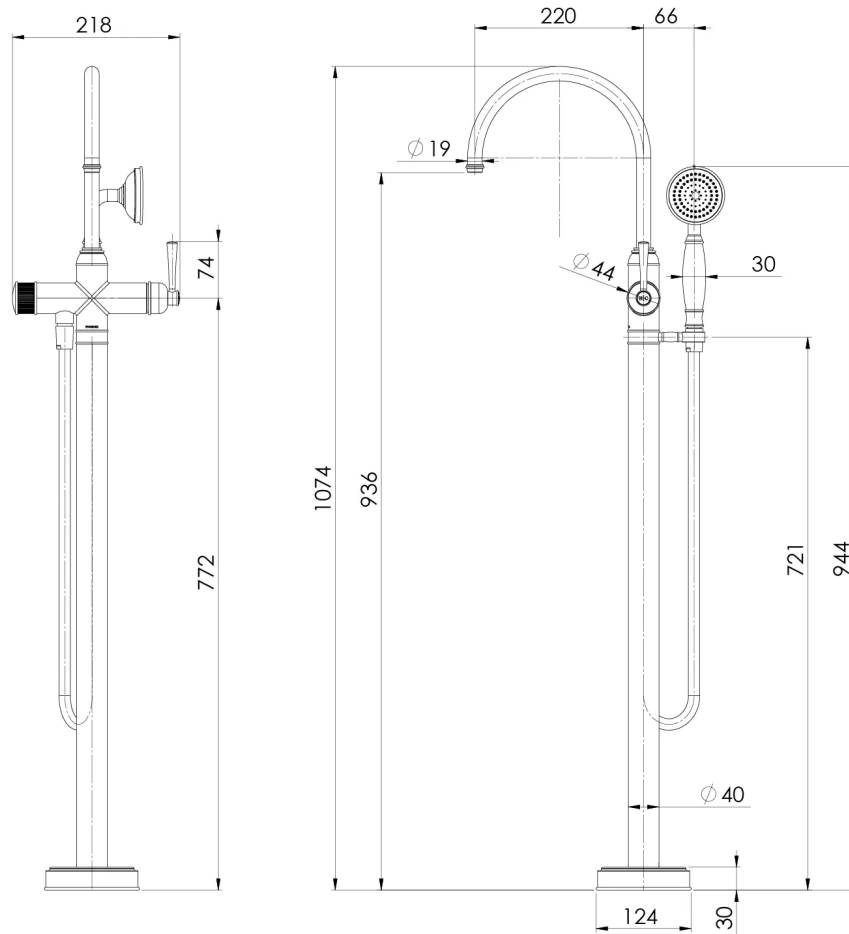

CROMFORD

CROMFORD FLOOR MOUNTED BATH MIXER WITH HAND SHOWER

SPECIFICATIONS

AVAILABLE IN

134-7451-00
Chrome

134-7451-40
Brushed Nickel

134-7451-10
Matte Black

134-7451-12
Brushed Gold

Please visit <https://www.phoenixtapware.com.au/warranty> to view the full warranty

AS2845.1 Compliant Dual Check Valves

While we aim to ensure the specifications shown are correct at time of printing, Phoenix Tapware reserves the right to make modifications without prior notice. Always use the physical product measurements for mark-ups and roughing-in as the line drawing shown may differ from the actual product over time. All measurements are shown in millimetres. Colours may vary from image shown.