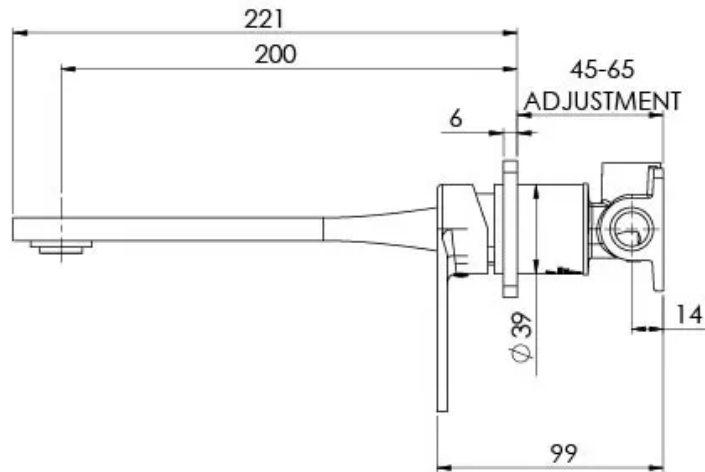

SWITCHMIX

TEEL SWITCHMIX WALL BASIN / BATH MIXER SET 200MM (COMPLETE KIT)

SPECIFICATIONS

AVAILABLE IN

118-2810-00
Chrome

118-2810-40
Brushed Nickel

118-2810-31
Brushed Carbon

118-2810-10
Matte Black

Please visit <https://www.phoenixtapware.com.au/warranty> to view the full warranty

While we aim to ensure the specifications shown are correct at time of printing, Phoenix Tapware reserves the right to make modifications without prior notice. Always use the physical product measurements for mark-ups and roughing-in as the line drawing shown may differ from the actual product over time. All measurements are shown in millimetres. Colours may vary from image shown.