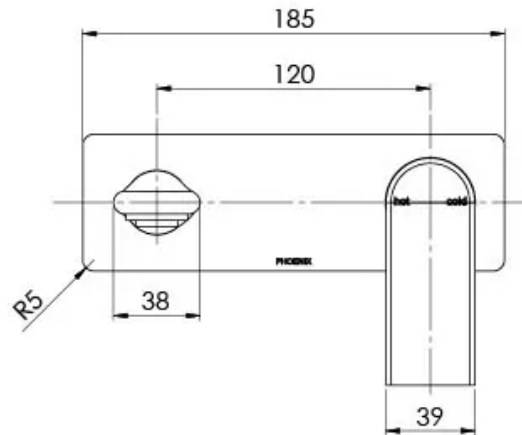

SWITCHMIX

TEEL SWITCHMIX WALL BASIN / BATH MIXER SET 200MM (COMPLETE KIT)

SPECIFICATIONS

AVAILABLE IN

118-2810-00
Chrome

118-2810-40
Brushed Nickel

118-2810-31
Brushed Carbon

118-2810-10
Matte Black

Please visit <https://www.phoenixtapware.com.au/warranty> to view the full warranty

While we aim to ensure the specifications shown are correct at time of printing, Phoenix Tapware reserves the right to make modifications without prior notice. Always use the physical product measurements for mark-ups and roughing-in as the line drawing shown may differ from the actual product over time. All measurements are shown in millimetres. Colours may vary from image shown.