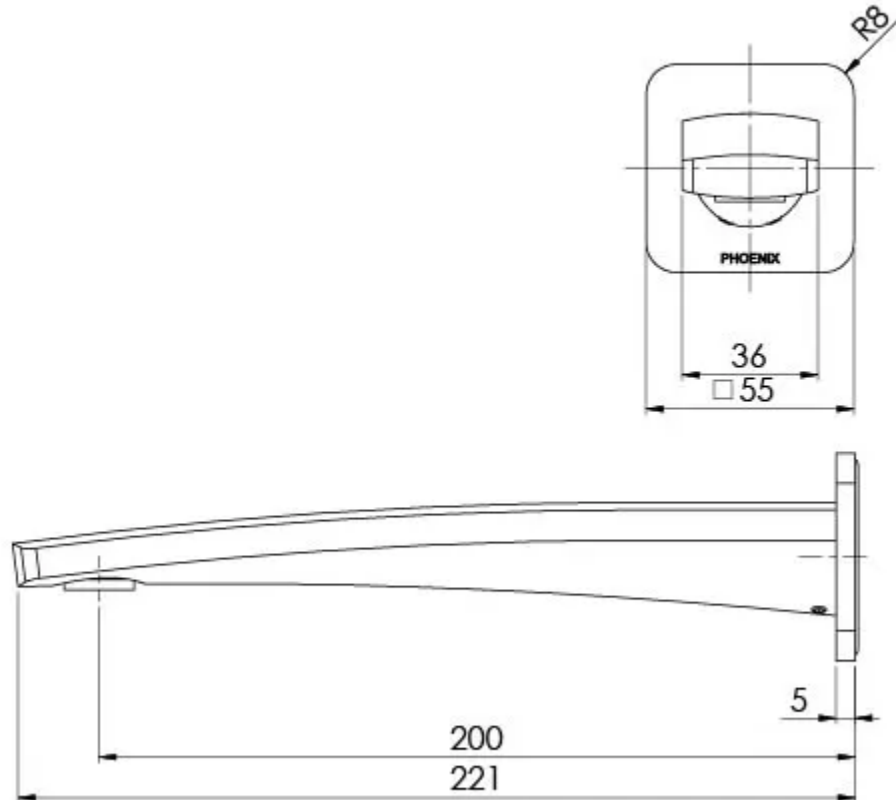

MEKKO

MEKKO WALL BATH OUTLET 200MM - LEAD FREE

SPECIFICATIONS

AVAILABLE IN

115-7620-00-1
Chrome

115-7620-31-1
Brushed Carbon

INFORMATION

Temperature Rating
1 - 75°C

Product complies with the lead free Australian Building Codes Board regulations in 2026

Please visit <https://www.phoenixtapware.com.au/warranty> to view the full warranty

While we aim to ensure the specifications shown are correct at time of printing, Phoenix Tapware reserves the right to make modifications without prior notice. Always use the physical product measurements for mark-ups and roughing-in as the line drawing shown may differ from the actual product over time. All measurements are shown in millimetres. Colours may vary from image shown.