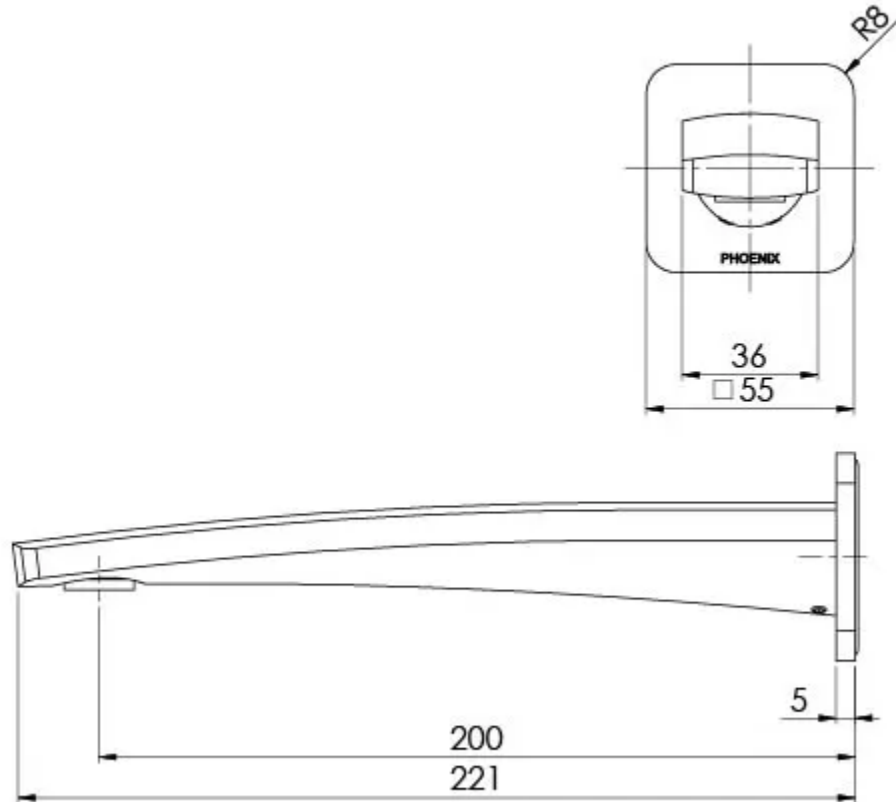

MEKKO

MEKKO WALL BASIN OUTLET 200MM - LEAD FREE

SPECIFICATIONS

AVAILABLE IN

115-7610-00-1
Chrome

115-7610-31-1
Brushed Carbon

INFORMATION

Temperature Rating
1 - 75°C

Product complies with the lead free Australian Building Codes Board regulations in 2026

Please visit <https://www.phoenixtapware.com.au/warranty> to view the full warranty

While we aim to ensure the specifications shown are correct at time of printing, Phoenix Tapware reserves the right to make modifications without prior notice. Always use the physical product measurements for mark-ups and roughing-in as the line drawing shown may differ from the actual product over time. All measurements are shown in millimetres. Colours may vary from image shown.