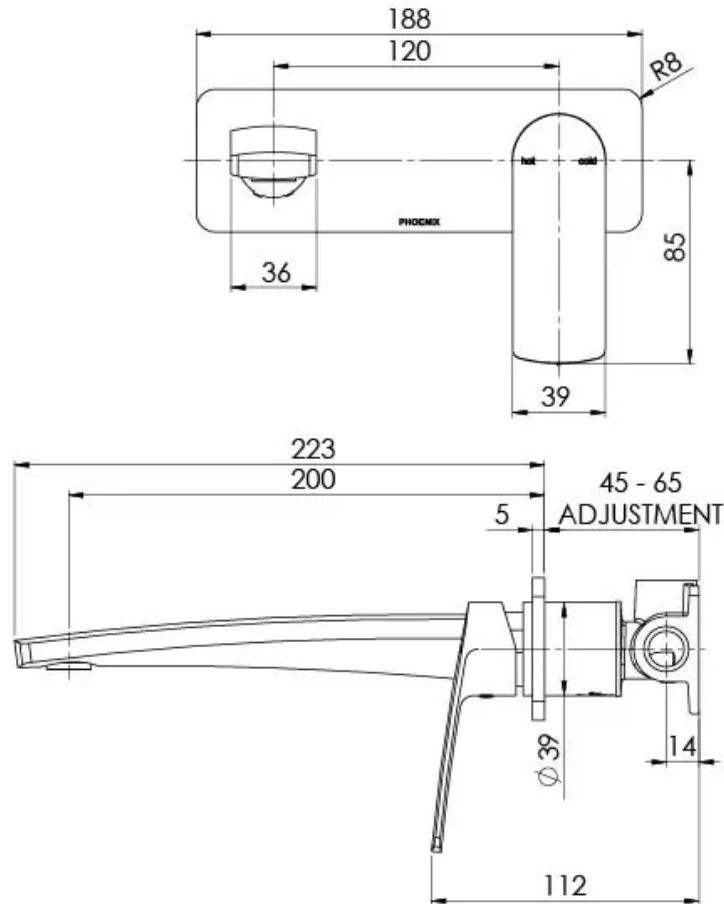

SWITCHMIX

MEKKO SWITCHMIX WALL BASIN / BATH MIXER SET 200MM (COMPLETE KIT)

SPECIFICATIONS

AVAILABLE IN

115-2810-00
Chrome

115-2810-40
Brushed Nickel

115-2810-31
Brushed Carbon

115-2810-10
Matte Black

Please visit <https://www.phoenixtapware.com.au/warranty> to view the full warranty

While we aim to ensure the specifications shown are correct at time of printing, Phoenix Tapware reserves the right to make modifications without prior notice. Always use the physical product measurements for mark-ups and roughing-in as the line drawing shown may differ from the actual product over time. All measurements are shown in millimetres. Colours may vary from image shown.