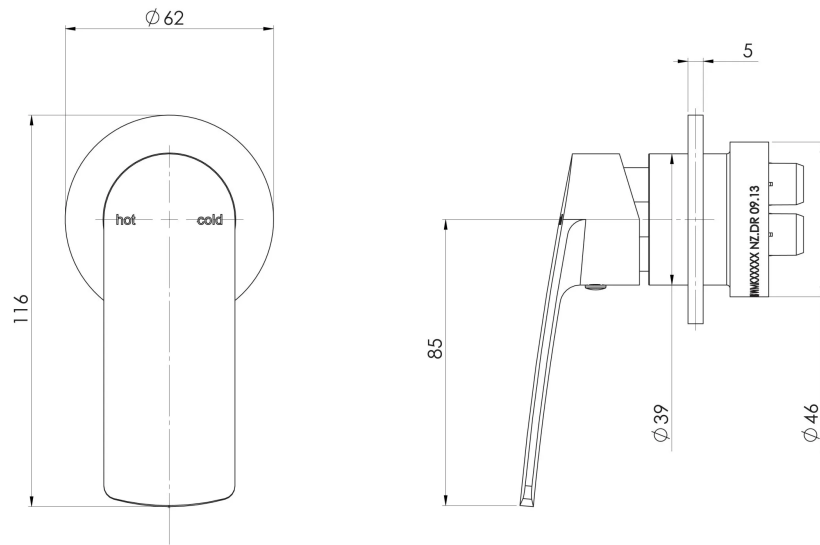

SWITCHMIX

MEKKO SWITCHMIX WALL MIXER ROUND (FIT-OFF KIT ONLY)

SPECIFICATIONS

AVAILABLE IN

115-2807-00
Chrome

115-2807-40
Brushed Nickel

115-2807-31
Brushed Carbon

115-2807-10
Matte Black

Please visit <https://www.phoenixtapware.com.au/warranty> to view the full warranty

While we aim to ensure the specifications shown are correct at time of printing, Phoenix Tapware reserves the right to make modifications without prior notice. Always use the physical product measurements for mark-ups and roughing-in as the line drawing shown may differ from the actual product over time. All measurements are shown in millimetres. Colours may vary from image shown.