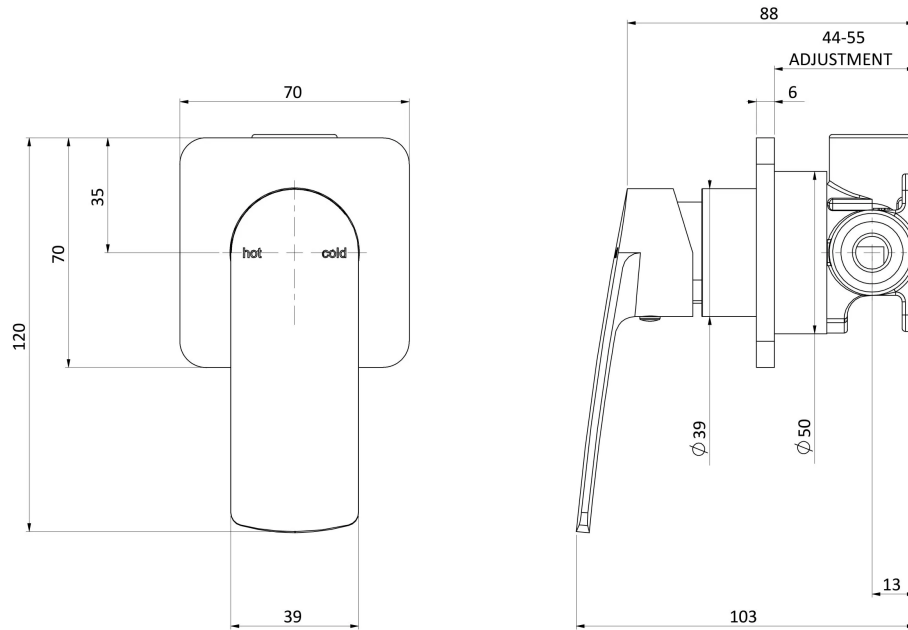

SWITCHMIX

MEKKO SWITCHMIX SHOWER / WALL MIXER (COMPLETE KIT)

SPECIFICATIONS

AVAILABLE IN

115-2800-00
Chrome

115-2800-40
Brushed Nickel

115-2800-31
Brushed Carbon

INFORMATION

Please visit <https://www.phoenixtapware.com.au/warranty> to view the full warranty

While we aim to ensure the specifications shown are correct at time of printing, Phoenix Tapware reserves the right to make modifications without prior notice. Always use the physical product measurements for mark-ups and roughing-in as the line drawing shown may differ from the actual product over time. All measurements are shown in millimetres. Colours may vary from image shown.