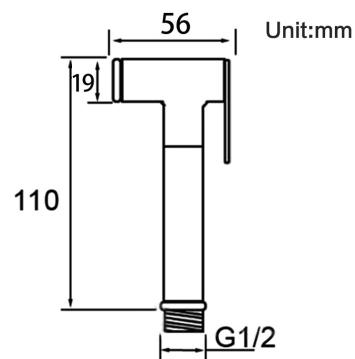

Bidet Spray

SKU: 0011E-SS.SH

www.aquaperla.com.au

SPECIFICATION

Color Availability: Chrome / Black

Material: Brass

Dimension: 110mmL x 56mmH

Accessory Type: Toilet Bidet

Disclaimer: Products in this specification manual must by regulation, be installed by licensed and registered trade people. The manufacturer/ distributor reserves the right to vary specifications or delete models from their range without prior notification. Dimensions are nominal measurements only. Dimensions and set-outs listed are correct at time of publication however the manufacturer/ distributor takes no responsibility for printing errors.