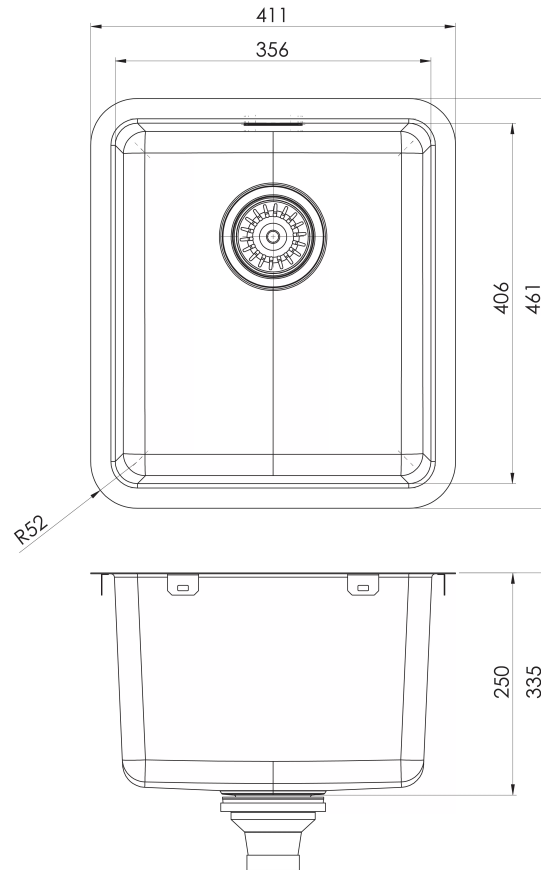

2000 SERIES SINKS

2000 SERIES LAUNDRY SINK WITH OVERFLOW

SPECIFICATIONS

36 Litre Capacity

AVAILABLE IN

303-7002-51
Stainless Steel

INFORMATION

MAINTENANCE AND CARE:

Please visit <https://www.phoenixtapware.com.au/warranty> to view the full warranty

While we aim to ensure the specifications shown are correct at time of printing, Phoenix Tapware reserves the right to make modifications without prior notice. Always use the physical product measurements for mark-ups and roughing-in as the line drawing shown may differ from the actual product over time. All measurements are shown in millimetres. Colours may vary from image shown.