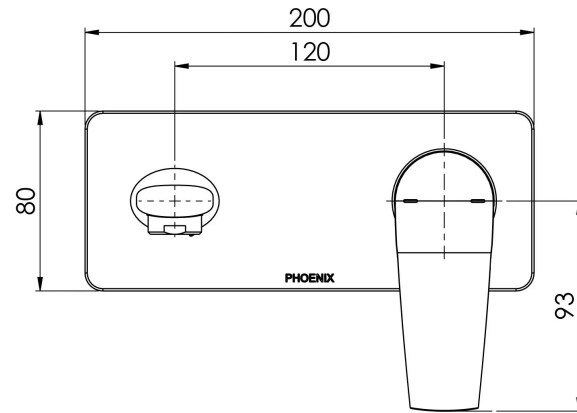

ARLO

ARLO WALL BASIN / BATH MIXER SET 200MM TRIM KIT ONLY - 6 STAR - LEAD FREE

SPECIFICATIONS

AVAILABLE IN

151-7815-00-1
Chrome

151-7815-40-1
Brushed Nickel

151-7815-10-1
Matte Black

151-7815-12-1
Brushed Gold

Product complies with the lead free Australian Building Codes Board regulations in 2026

Please visit <https://www.phoenixtapware.com.au/warranty> to view the full warranty

While we aim to ensure the specifications shown are correct at time of printing, Phoenix Tapware reserves the right to make modifications without prior notice. Always use the physical product measurements for mark-ups and roughing-in as the line drawing shown may differ from the actual product over time. All measurements are shown in millimetres. Colours may vary from image shown.