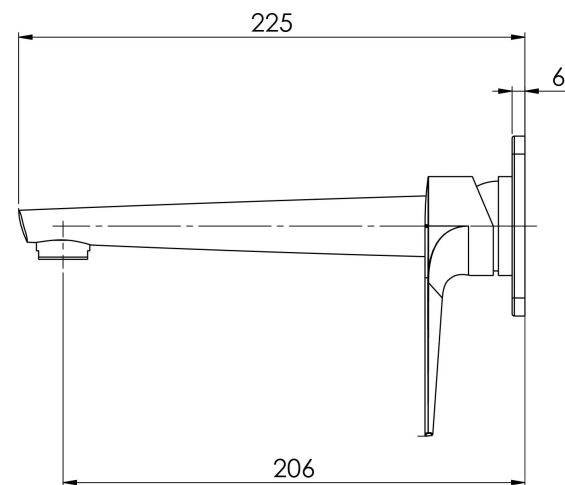

ARLO

ARLO WALL BASIN / BATH MIXER SET 200MM TRIM KIT ONLY - 6 STAR - LEAD FREE

SPECIFICATIONS

AVAILABLE IN

151-7815-00-1
Chrome

151-7815-40-1
Brushed Nickel

151-7815-10-1
Matte Black

151-7815-12-1
Brushed Gold

Product complies with the lead free Australian Building Codes Board regulations in 2026

Please visit <https://www.phoenixtapware.com.au/warranty> to view the full warranty

While we aim to ensure the specifications shown are correct at time of printing, Phoenix Tapware reserves the right to make modifications without prior notice. Always use the physical product measurements for mark-ups and roughing-in as the line drawing shown may differ from the actual product over time. All measurements are shown in millimetres. Colours may vary from image shown.