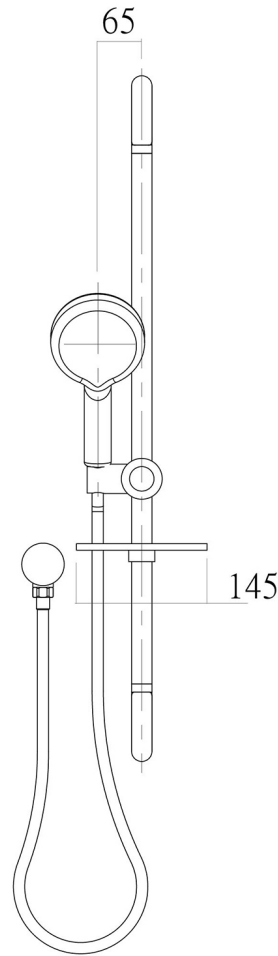

IVY

IVY RAIL SHOWER

SPECIFICATIONS

AVAILABLE IN

YV6840-00
Chrome

INFORMATION

Temperature Rating
1 - 75°C

Pressure Rating
150 - 500kPa