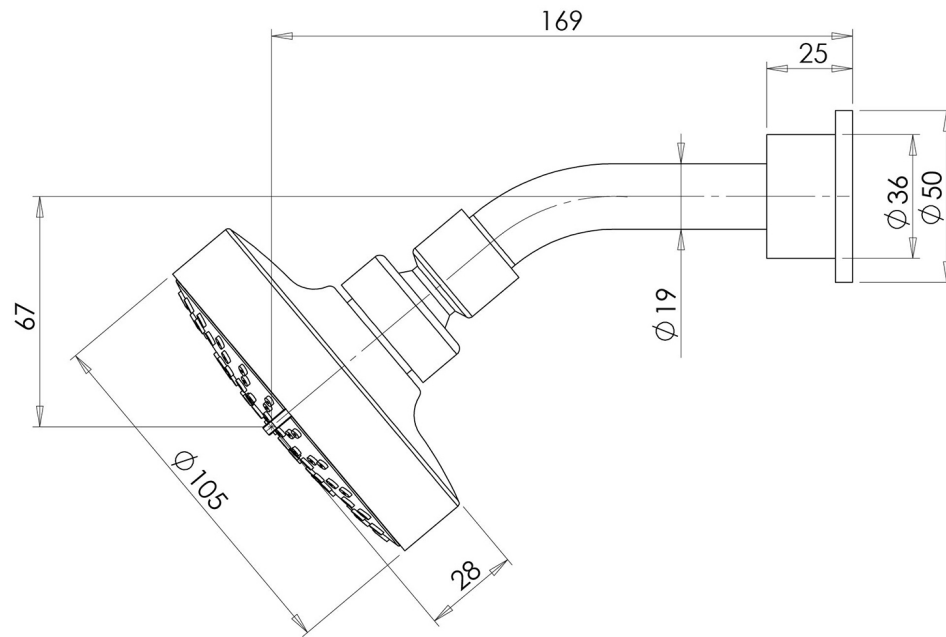

IVY

IVY 3 FUNCTION WALL SHOWER & ARM

SPECIFICATIONS

AVAILABLE IN

YV5901-00
Chrome

INFORMATION

Temperature Rating
1 - 75°C

Pressure Rating
150 - 500kPa

Please visit <https://www.phoenixtapware.com.au/warranty> to view the full warranty

While we aim to ensure the specifications shown are correct at time of printing, Phoenix Tapware reserves the right to make modifications without prior notice. Always use the physical product measurements for mark-ups and roughing-in as the line drawing shown may differ from the actual product over time. All measurements are shown in millimetres. Colours may vary from image shown.