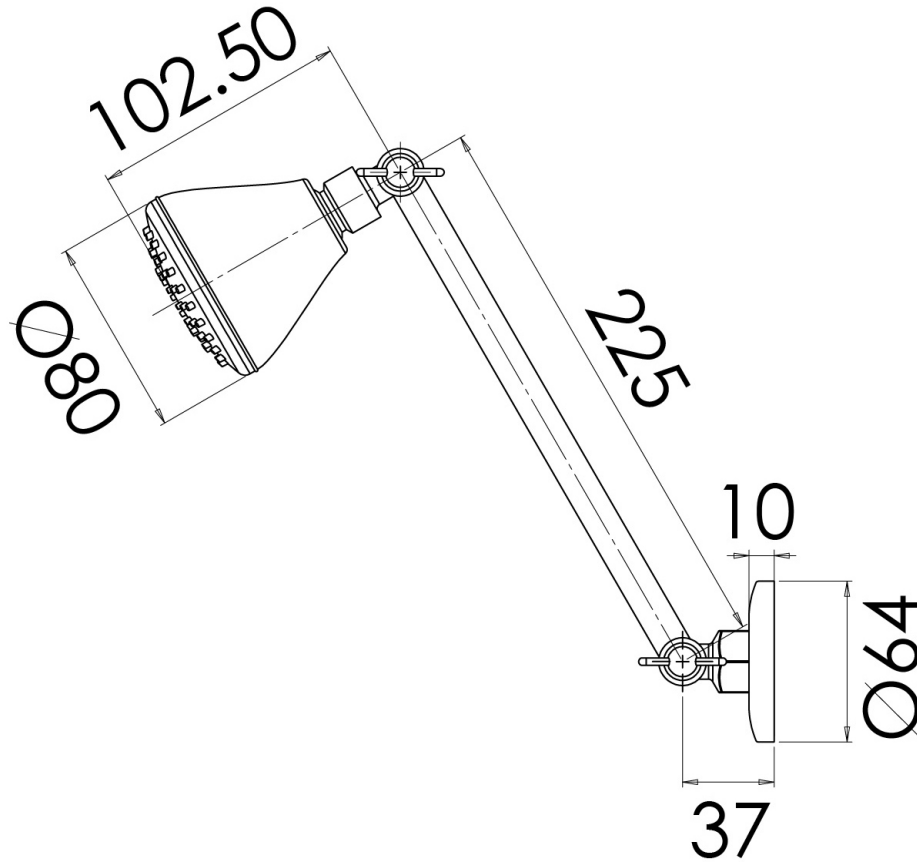

IVY

IVY SHOWER ARM & ROSE

SPECIFICATIONS

AVAILABLE IN

YV5101-00
Chrome

INFORMATION

Temperature Rating
1 - 75°C

Pressure Rating
150 - 500kPa

Please visit <https://www.phoenixtapware.com.au/warranty> to view the full warranty

While we aim to ensure the specifications shown are correct at time of printing, Phoenix Tapware reserves the right to make modifications without prior notice. Always use the physical product measurements for mark-ups and roughing-in as the line drawing shown may differ from the actual product over time. All measurements are shown in millimetres. Colours may vary from image shown.