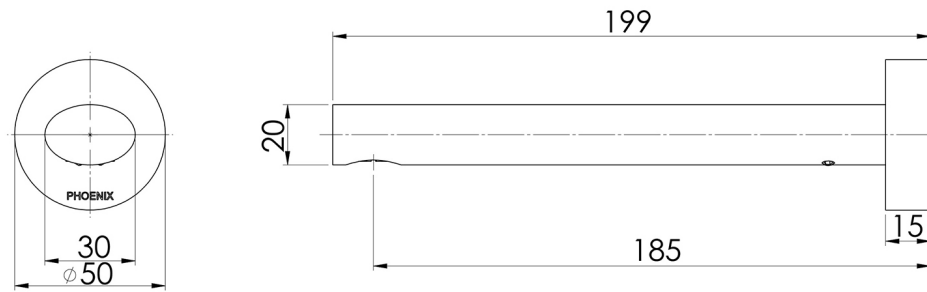

# VIVID SLIMLINE OVAL

VIVID SLIMLINE OVAL WALL BASIN OUTLET 180MM

## SPECIFICATIONS

Please visit <https://www.phoenixtapware.com.au/warranty> to view the full warranty

While we aim to ensure the specifications shown are correct at time of printing, Phoenix Tapware reserves the right to make modifications without prior notice. Always use the physical product measurements for mark-ups and roughing-in as the line drawing shown may differ from the actual product over time. All measurements are shown in millimetres. Colours may vary from image shown.