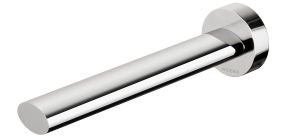

# VIVID SLIMLINE OVAL

VIVID SLIMLINE OVAL WALL BASIN OUTLET 180MM

## AVAILABLE IN

VV74 CHR  
Chrome

VV74-40  
Brushed Nickel

VV74 MB  
Matte Black

VV74-12  
Brushed Gold