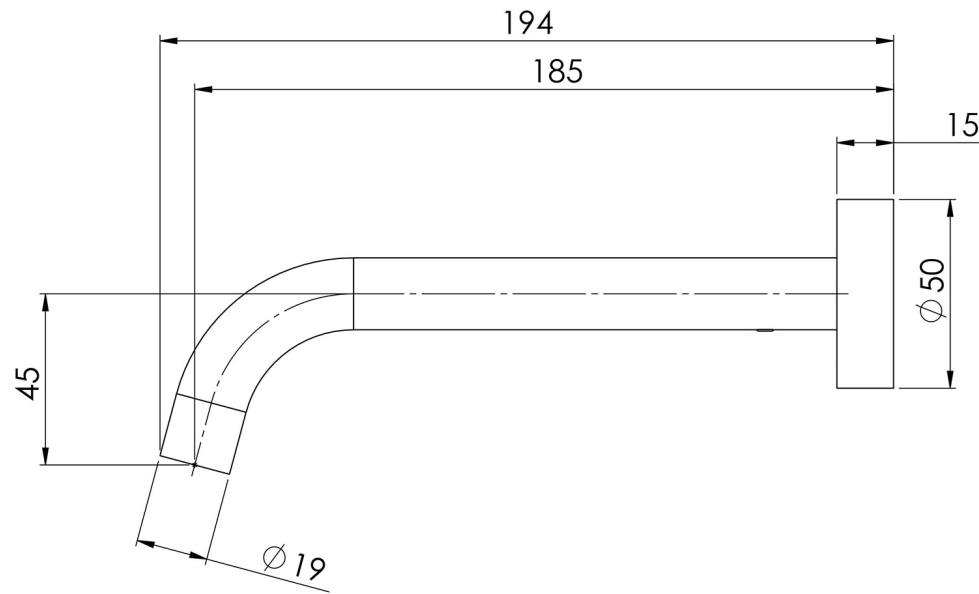

VIVID SLIMLINE

VIVID SLIMLINE WALL BATH OUTLET 180MM CURVED

SPECIFICATIONS

AVAILABLE IN

VS776 CHR
Chrome

VS776 BN
Brushed Nickel

VS776 GM
Gun Metal

VS776-31
Brushed Carbon

VS776 MB
Matte Black

VS776-12
Brushed Gold

INFORMATION

Temperature Rating
1 - 75°C

Pressure Rating
150 - 500kPa

MAINTENANCE AND CARE:

- All surfaces should be cleaned with mild liquid detergent or soap and water.
- Do not use cream cleaners or citrus based cleaning products, as they are abrasive.
- Use of unsuitable cleaning agents may damage the surface.
- Any damage caused in this way will not be covered by warranty.