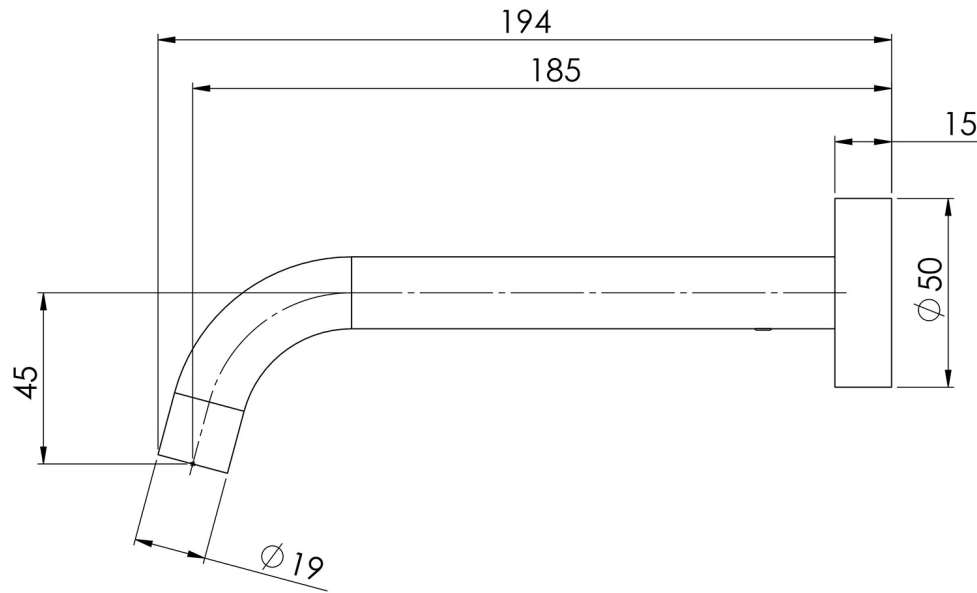

VIVID SLIMLINE

VIVID SLIMLINE WALL BASIN OUTLET 180MM CURVED

SPECIFICATIONS

AVAILABLE IN

INFORMATION

Temperature Rating
1 - 75°C

Pressure Rating
150 - 500kPa

MAINTENANCE AND CARE:

- All surfaces should be cleaned with mild liquid detergent or soap and water.
- Do not use cream cleaners or citrus based cleaning products, as they are abrasive.
- Use of unsuitable cleaning agents may damage the surface.
- Any damage caused in this way will not be covered by warranty.

Please visit <https://www.phoenixtapware.com.au/warranty> to view the full warranty