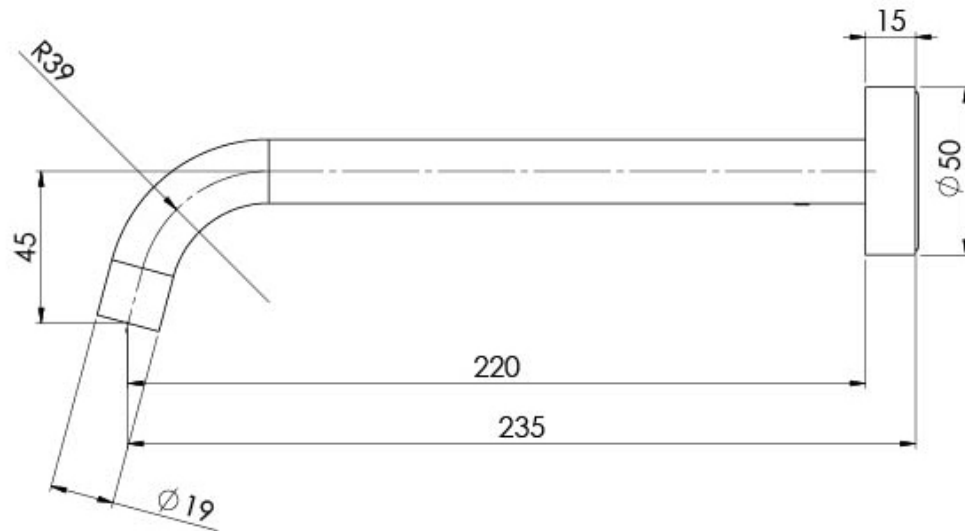

VIVID SLIMLINE

VIVID SLIMLINE WALL BATH OUTLET 230MM CURVED

SPECIFICATIONS

AVAILABLE IN

VS7640-00
Chrome

VS7640-40
Brushed Nickel

VS7640-30
Gun Metal

VS7640-31
Brushed Carbon

Please visit <https://www.phoenixtapware.com.au/warranty> to view the full warranty

While we aim to ensure the specifications shown are correct at time of printing, Phoenix Tapware reserves the right to make modifications without prior notice. Always use the physical product measurements for mark-ups and roughing-in as the line drawing shown may differ from the actual product over time. All measurements are shown in millimetres. Colours may vary from image shown.