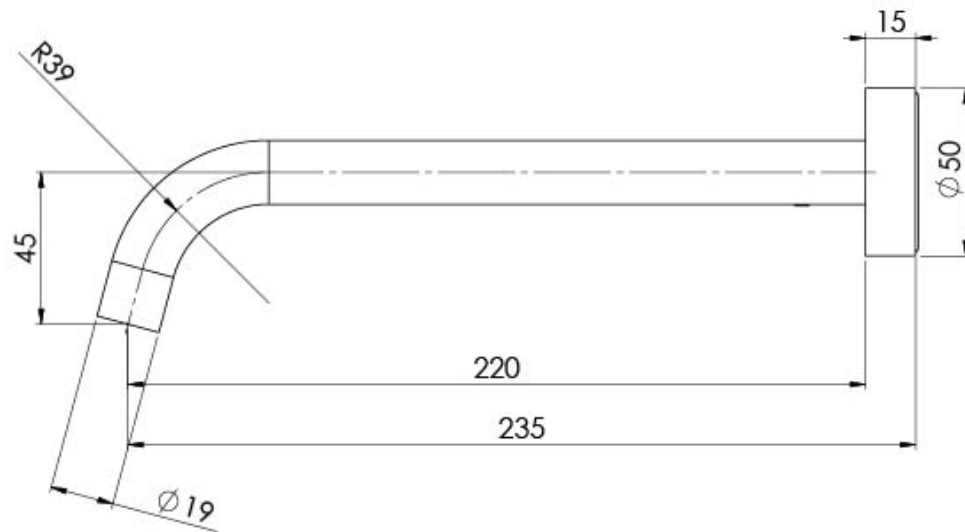

VIVID SLIMLINE

VIVID SLIMLINE WALL BASIN OUTLET 230MM CURVED

SPECIFICATIONS

AVAILABLE IN

VS7630-00
Chrome

VS7630-40
Brushed Nickel

VS7630-30
Gun Metal

VS7630-31
Brushed Carbon

VS7630-10
Matte Black

VS7630-12
Brushed Gold

INFORMATION

Temperature Rating
1 - 75°C

Pressure Rating
150 - 500kPa

MAINTENANCE AND CARE:

- All surfaces should be cleaned with mild liquid detergent or soap and water.
- Do not use cream cleaners or citrus based cleaning products, as they are abrasive.
- Use of unsuitable cleaning agents may damage the surface.
- Any damage caused in this way will not be covered by warranty.

Please visit <https://www.phoenixtapware.com.au/warranty> to view the full warranty

While we aim to ensure the specifications shown are correct at time of printing, Phoenix Tapware reserves the right to make modifications without prior notice. Always use the physical product measurements for mark-ups and roughing-in as the line drawing shown may differ from the actual product over time. All measurements are shown in millimetres. Colours may vary from image shown.