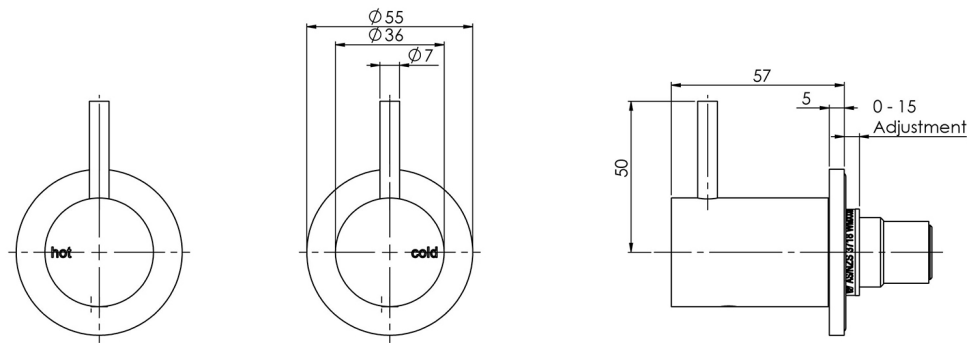

VIVID SLIMLINE

VIVID SLIMLINE WALL TOP ASSEMBLIES

SPECIFICATIONS

AVAILABLE IN

VS060 CHR
Chrome

VS060 BN
Brushed Nickel

VS060 GM
Gun Metal

VS060-31
Brushed Carbon

Please visit <https://www.phoenixtapware.com.au/warranty> to view the full warranty

While we aim to ensure the specifications shown are correct at time of printing, Phoenix Tapware reserves the right to make modifications without prior notice. Always use the physical product measurements for mark-ups and roughing-in as the line drawing shown may differ from the actual product over time. All measurements are shown in millimetres. Colours may vary from image shown.