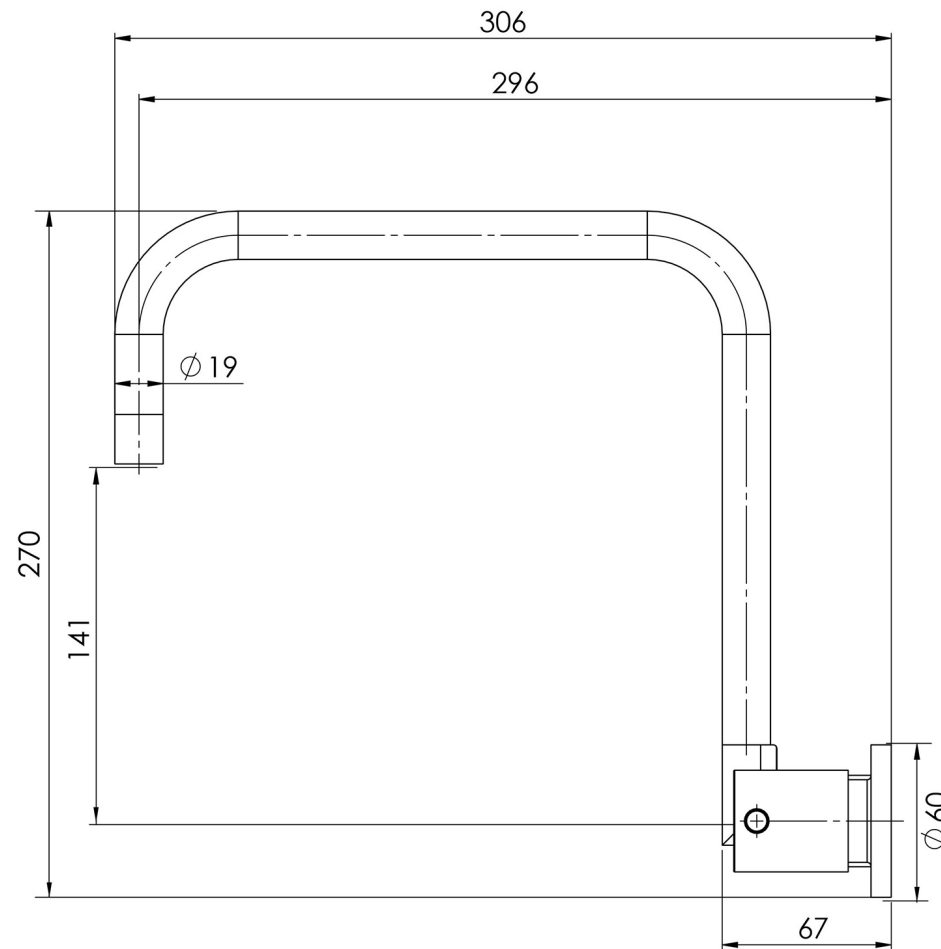

VIVID PIN LEVER

VIVID PIN LEVER WALL SINK SET SQUARELINE

SPECIFICATIONS

AVAILABLE IN

VP815 CHR
Chrome

INFORMATION

Temperature Rating
1 - 75°C

Pressure Rating
150 - 500kPa

Please visit <https://www.phoenixtapware.com.au/warranty> to view the full warranty

While we aim to ensure the specifications shown are correct at time of printing, Phoenix Tapware reserves the right to make modifications without prior notice. Always use the physical product measurements for mark-ups and roughing-in as the line drawing shown may differ from the actual product over time. All measurements are shown in millimetres. Colours may vary from image shown.