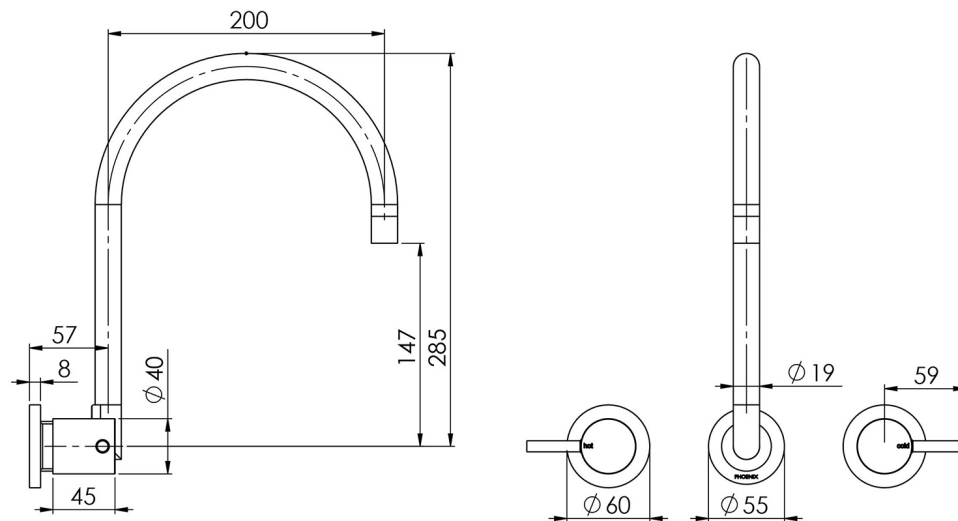

VIVID PIN LEVER

VIVID PIN LEVER WALL SINK SET GOOSENECK

SPECIFICATIONS

AVAILABLE IN

VP810 CHR
Chrome

INFORMATION

Temperature Rating
1 - 75°C

Pressure Rating
150 - 500kPa

Please visit <https://www.phoenixtapware.com.au/warranty> to view the full warranty

While we aim to ensure the specifications shown are correct at time of printing, Phoenix Tapware reserves the right to make modifications without prior notice. Always use the physical product measurements for mark-ups and roughing-in as the line drawing shown may differ from the actual product over time. All measurements are shown in millimetres. Colours may vary from image shown.