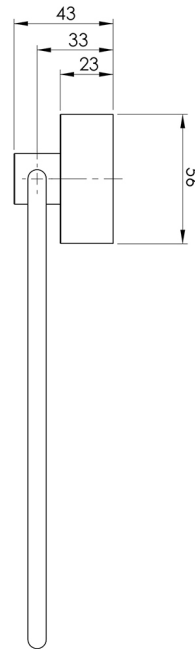

VIVID

VIVID HAND TOWEL HOLDER

SPECIFICATIONS

AVAILABLE IN

VA893 CHR
Chrome

INFORMATION

MAINTENANCE AND CARE:

- All surfaces should be cleaned with mild liquid detergent or soap and water.
- Do not use cream cleaners or citrus based cleaning products, as they are abrasive.
- Use of unsuitable cleaning agents may damage the surface.
- Any damage caused in this way will not be covered by warranty.