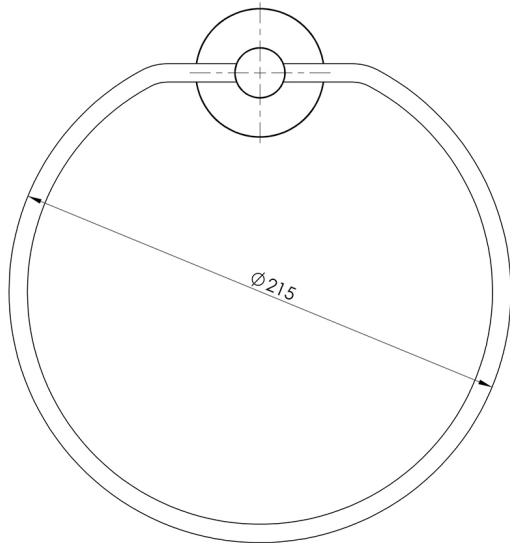

VIVID

VIVID HAND TOWEL HOLDER

SPECIFICATIONS

AVAILABLE IN

VA893 CHR
Chrome

INFORMATION

MAINTENANCE AND CARE:

- All surfaces should be cleaned with mild liquid detergent or soap and water.
- Do not use cream cleaners or citrus based cleaning products, as they are abrasive.
- Use of unsuitable cleaning agents may damage the surface.
- Any damage caused in this way will not be covered by warranty.