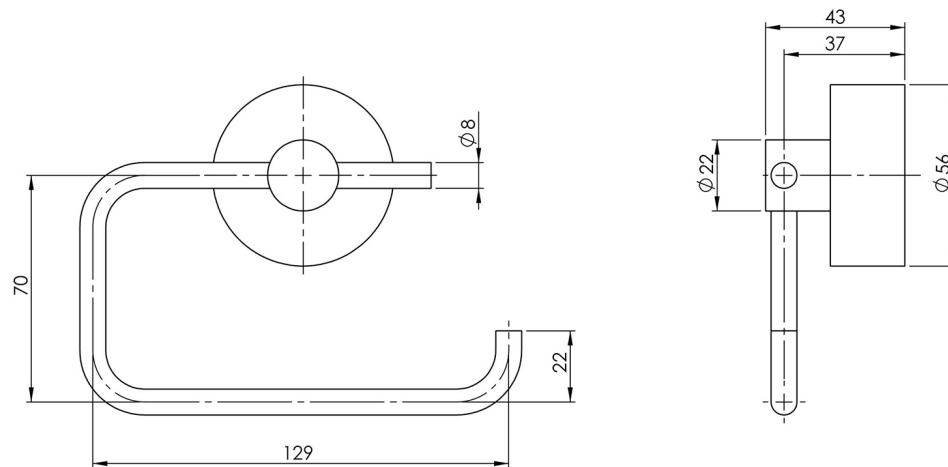

VIVID

VIVID TOILET ROLL HOLDER

SPECIFICATIONS

AVAILABLE IN

VA892 CHR
Chrome

INFORMATION

MAINTENANCE AND CARE:

- All surfaces should be cleaned with mild liquid detergent or soap and water.
- Do not use cream cleaners or citrus based cleaning products, as they are abrasive.
- Use of unsuitable cleaning agents may damage the surface.
- Any damage caused in this way will not be covered by warranty.

Please visit <https://www.phoenixtapware.com.au/warranty> to view the full warranty

While we aim to ensure the specifications shown are correct at time of printing, Phoenix Tapware reserves the right to make modifications without prior notice. Always use the physical product measurements for mark-ups and roughing-in as the line drawing shown may differ from the actual product over time. All measurements are shown in millimetres. Colours may vary from image shown.