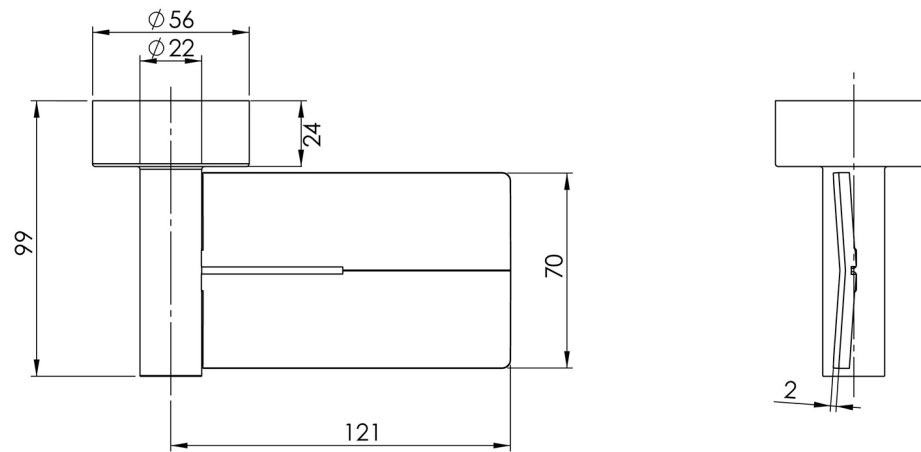

VIVID

VIVID METAL SOAP DISH

SPECIFICATIONS

AVAILABLE IN

VA885 CHR
Chrome

INFORMATION

MAINTENANCE AND CARE:

- All surfaces should be cleaned with mild liquid detergent or soap and water.
- Do not use cream cleaners or citrus based cleaning products, as they are abrasive.
- Use of unsuitable cleaning agents may damage the surface.
- Any damage caused in this way will not be covered by warranty.

Please visit <https://www.phoenixtapware.com.au/warranty> to view the full warranty

While we aim to ensure the specifications shown are correct at time of printing, Phoenix Tapware reserves the right to make modifications without prior notice. Always use the physical product measurements for mark-ups and roughing-in as the line drawing shown may differ from the actual product over time. All measurements are shown in millimetres. Colours may vary from image shown.

Ph: +61 3 9780 4200
09/01/2024
phoenixtapware.com.au