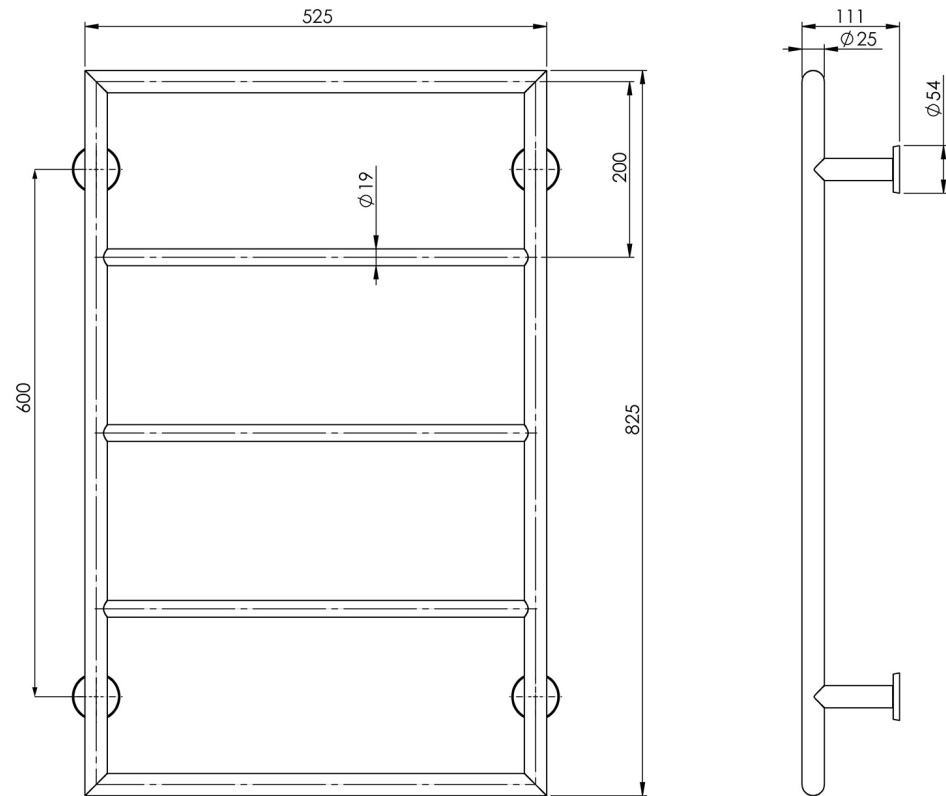

VIVID

VIVID TOWEL LADDER

SPECIFICATIONS

AVAILABLE IN

VA870
Chrome

INFORMATION

MAINTENANCE AND CARE:

- All surfaces should be cleaned with mild liquid detergent or soap and water.
- Do not use cream cleaners or citrus based cleaning products, as they are abrasive.
- Use of unsuitable cleaning agents may damage the surface.
- Any damage caused in this way will not be covered by warranty.

Please visit <https://www.phoenixtapware.com.au/warranty> to view the full warranty

While we aim to ensure the specifications shown are correct at time of printing, Phoenix Tapware reserves the right to make modifications without prior notice. Always use the physical product measurements for mark-ups and roughing-in as the line drawing shown may differ from the actual product over time. All measurements are shown in millimetres. Colours may vary from image shown.

Ph: +61 3 9780 4200
09/01/2024
phoenixtapware.com.au