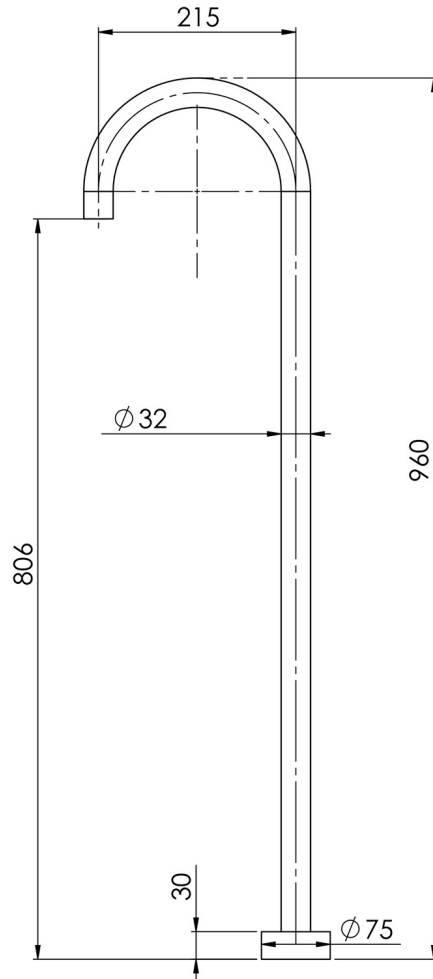

VIVID

VIVID FLOOR MOUNTED BATH OUTLET 940MM

SPECIFICATIONS

AVAILABLE IN

V819 CHR
Chrome

V819 BN
Brushed Nickel

V819 MB
Matte Black

INFORMATION