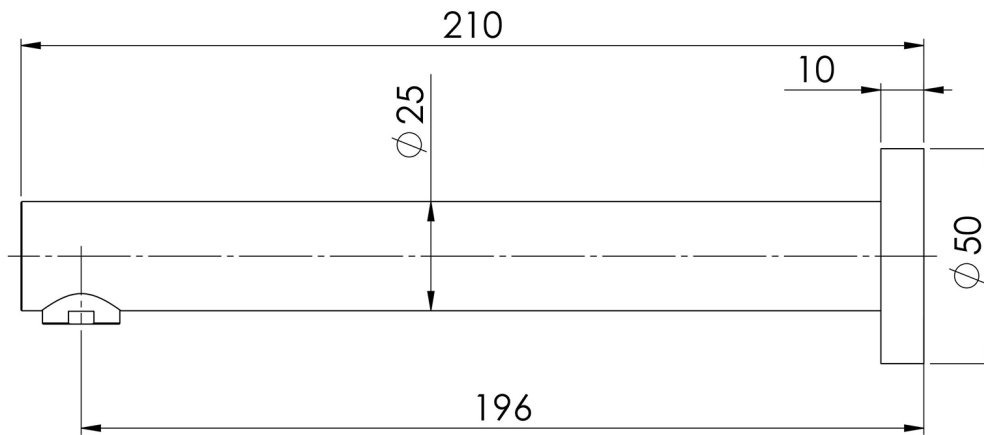

VIVID

VIVID WALL BATH OUTLET 200MM

SPECIFICATIONS

AVAILABLE IN

V776 CHR
Chrome

V776 BN
Brushed Nickel

V776 GM
Gun Metal

V776-31
Brushed Carbon