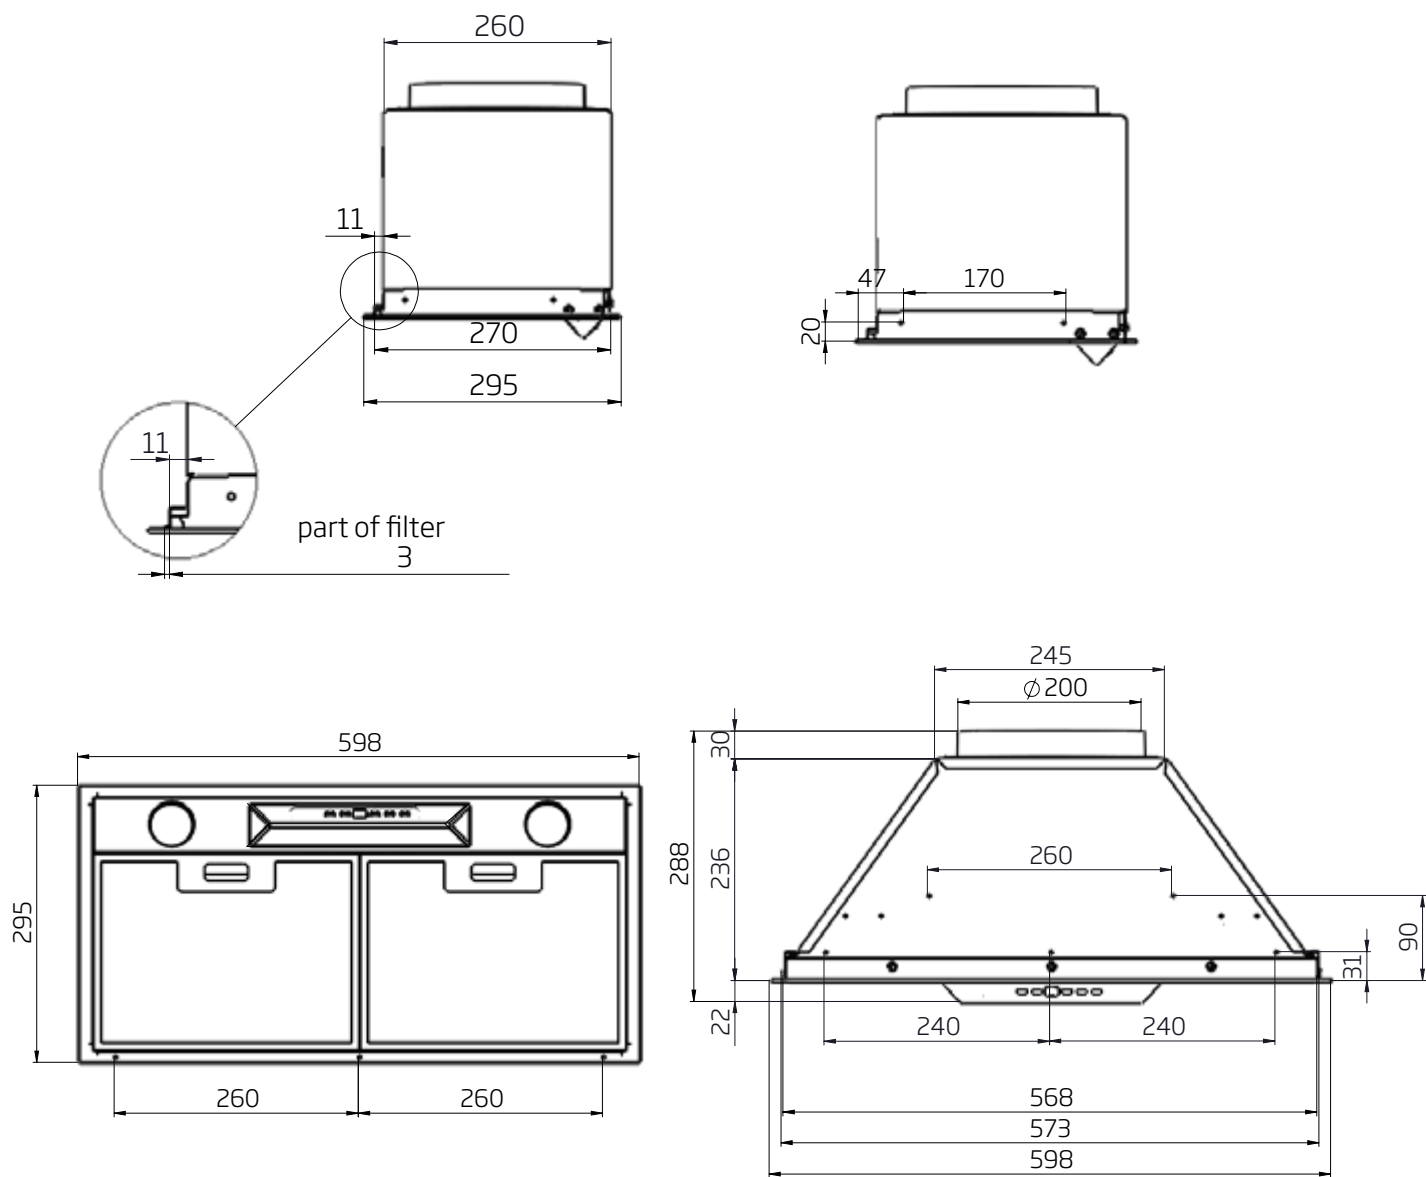

UM1170-6S, UM1170-6BS // Black or Stainless Steel // 60cm // SILENT

Model: UM1170-6S, UM1170-6BS

Feeding Voltage: 220-240V 50Hz

Max Lamp Power: 2 x 3W