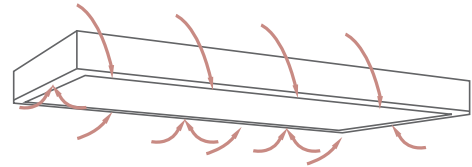

// Perimeter Aspiration Technology

PRODUCT DESCRIPTION MOTOR OPTIONS

- stainless steel finish
- silent Isodrive® motor system
- soft touch controls
- 4 x speed levels
- 15 minute delay timer with auto shut-off
- strip LED illumination
- aluminium, dishwasher safe filter
- 5 Year Warranty on Canopy
- **ST** single external motor
  - 900 m³/h airflow
  - 200mm SteelFlex™ ducting (4m)
  - install roof/wall
  - rated power: 57W
- **SP** single external motor
  - 1600 m³/h airflow
  - 200mm SteelFlex™ ducting (6m)
  - install roof/wall
  - rated power: 155W

TECHNICAL DATA

1. **UM-PA9S**
2. dimensions: (W x D)
     895 x 295 mm
   - 1 x mesh filter