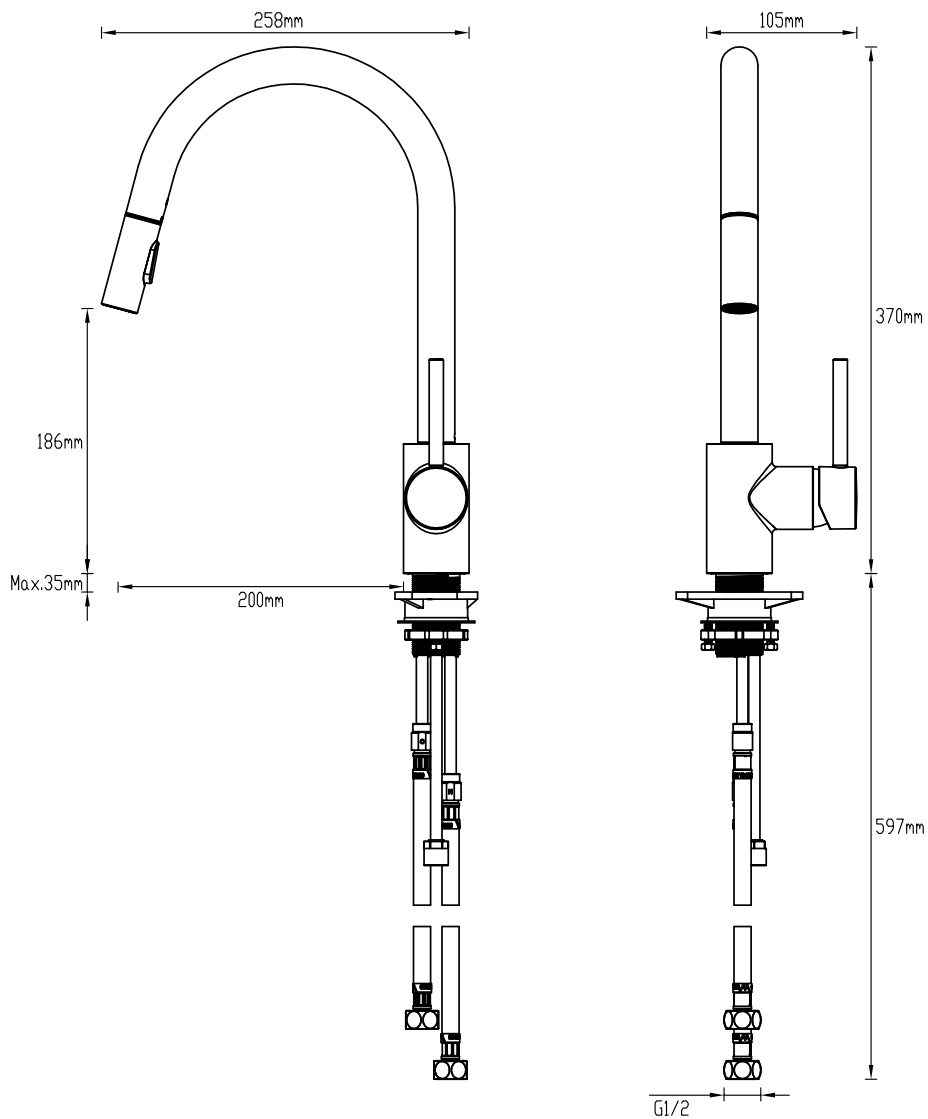

GARETH
ASHTON

SK5-2

LUCIA SK5-2 PULL OUT SPRAY MIXER

WELS Rating 5 Star 5.0L/min

WELS Registration #T37180

AVAILABLE IN

SK5-2
(CHROME)

P: 1800 809 143