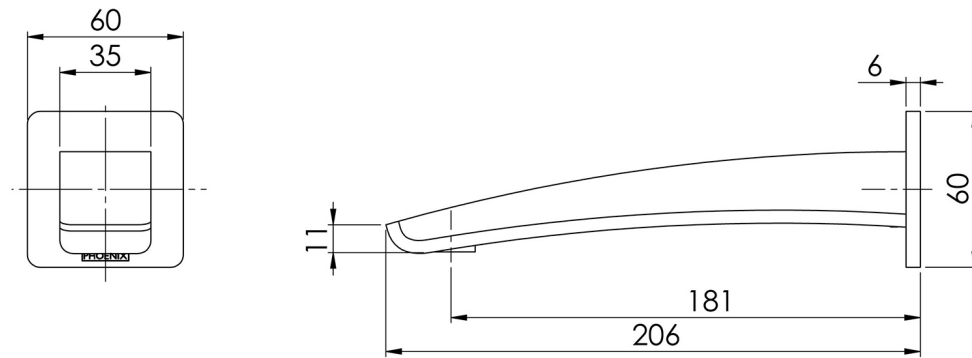

RUSH

RUSH WALL BATH OUTLET 180MM

SPECIFICATIONS

AVAILABLE IN

RU776 CHR
Chrome

RU776-40
Brushed Nickel

RU776 MB
Matte Black

INFORMATION

Please visit <https://www.phoenixtapware.com.au/warranty> to view the full warranty

While we aim to ensure the specifications shown are correct at time of printing, Phoenix Tapware reserves the right to make modifications without prior notice. Always use the physical product measurements for mark-ups and roughing-in as the line drawing shown may differ from the actual product over time. All measurements are shown in millimetres. Colours may vary from image shown.