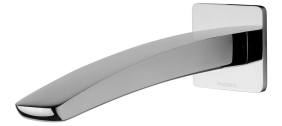

## RUSH WALL BASIN OUTLET 180MM

### AVAILABLE IN

RU774 CHR  
Chrome

RU774-40  
Brushed Nickel

RU774 MB  
Matte Black