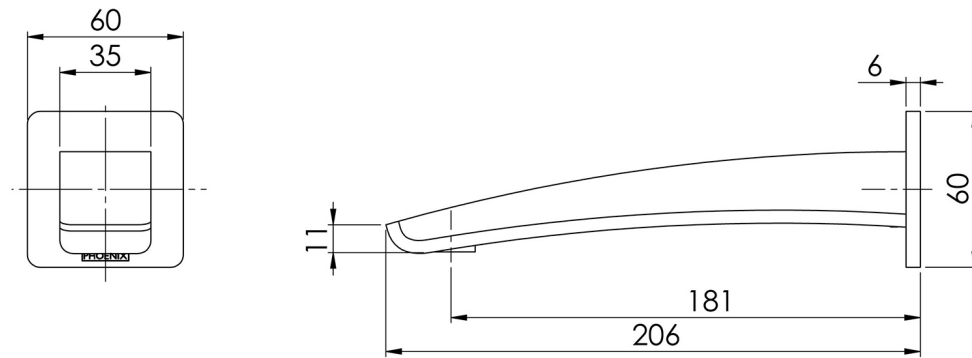

RUSH

RUSH WALL BASIN OUTLET 180MM

SPECIFICATIONS

AVAILABLE IN

RU774 CHR
Chrome

RU774-40
Brushed Nickel

RU774 MB
Matte Black

INFORMATION

Temperature Rating
1 - 75°C

Pressure Rating
150 - 500kPa

MAINTENANCE AND CARE:

- All surfaces should be cleaned with mild liquid detergent or soap and water.
- Do not use cream cleaners or citrus based cleaning products, as they are abrasive.
- Use of unsuitable cleaning agents may damage the surface.
- Any damage caused in this way will not be covered by warranty.

Please visit <https://www.phoenixtapware.com.au/warranty> to view the full warranty