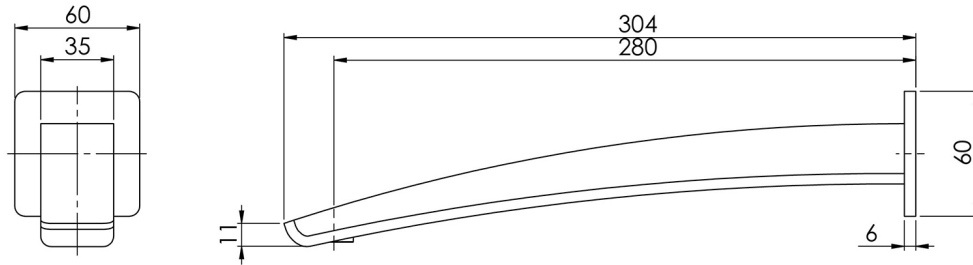

RUSH

RUSH WALL BASIN OUTLET 280MM

SPECIFICATIONS

AVAILABLE IN

RU771 CHR
Chrome

RU771 MB
Matte Black

INFORMATION

Temperature Rating
1 - 75°C