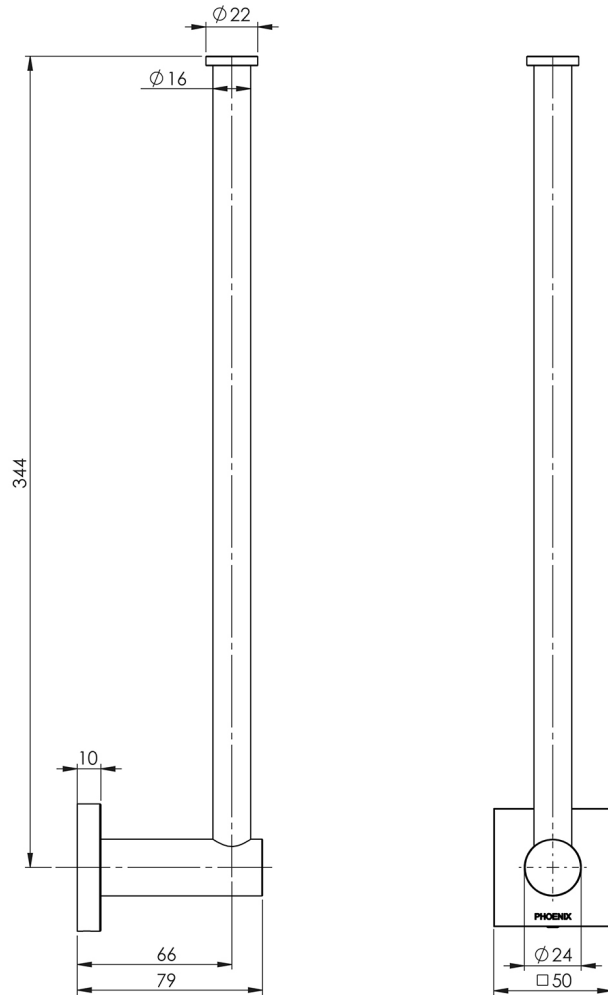

RADII

RADII SPARE TOILET ROLL HOLDER SQUARE PLATE

SPECIFICATIONS

AVAILABLE IN

RS898 CHR
Chrome

INFORMATION

MAINTENANCE AND CARE:

- All surfaces should be cleaned with mild liquid detergent or soap and water.
- Do not use cream cleaners or citrus based cleaning products, as they are abrasive.
- Use of unsuitable cleaning agents may damage the surface.
- Any damage caused in this way will not be covered by warranty.

Please visit <https://www.phoenixtapware.com.au/warranty> to view the full warranty

While we aim to ensure the specifications shown are correct at time of printing, Phoenix Tapware reserves the right to make modifications without prior notice. Always use the physical product measurements for mark-ups and roughing-in as the line drawing shown may differ from the actual product over time. All measurements are shown in millimetres. Colours may vary from image shown.